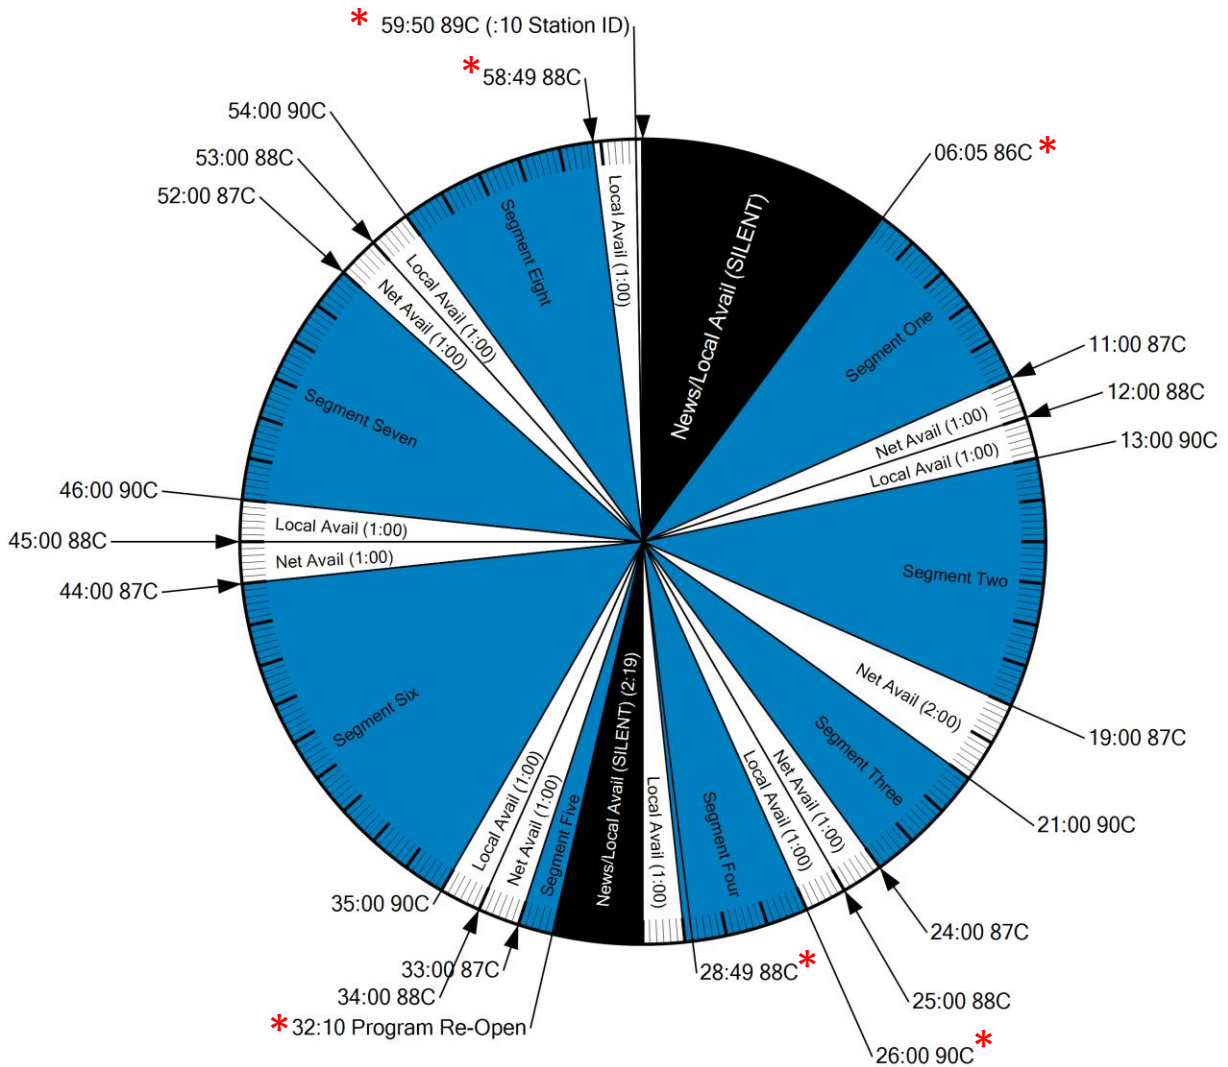

FORMAT CLOCK

WestwoodOne

XDS Program Name: America in the Morning

NETCUES

- 86C America in the Morning Program Start
- 87C America in the Morning Net Spot Start
- 88C America in the Morning Local Break Start
- 89C America in the Morning Local ID
- 90C America in the Morning Rejoin

AVAILS

Local Min 8 / Network Min 7

AFFILIATE TECHNICAL SERVICES

914-908-3210

FEED INFORMATION

- Mon-Fri 5-6a
- Mon-Fri 6-7a
- Mon-Fri 8-9a

* Events marked with an asterisk have fixed times, all other times are approximate.