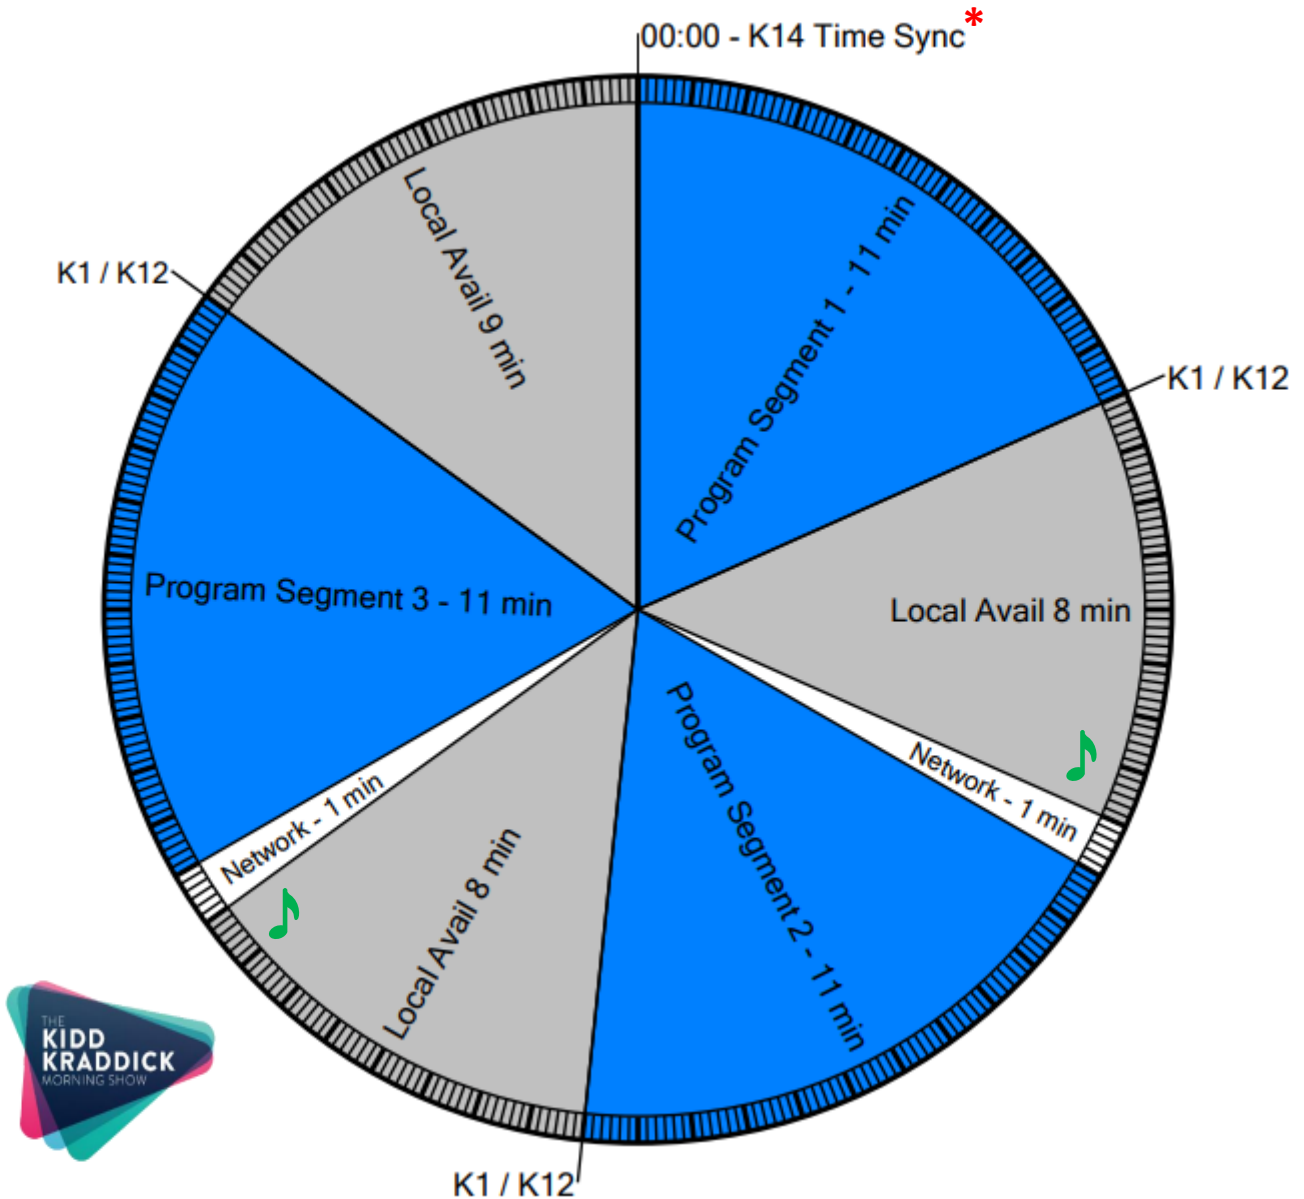

Westwood One

Wegener format clock KIDD KRADDICK MORNING SHOW

Feed time: 6:00 am – 11:00 am ET Mon-Fri

CLOSURES

K1
(K12 for 3 min music format affiliates ONLY)
K14

PROGRAM FUNCTIONS

Local Stopset Start
Time Sync

= Bumper music starts 7:30 into local avail to fill in case you come back early

AVAILS

Local Min 25:00/Network Min 2:00
Local Avails will **NOT** be filled by PSAs

AFFILIATE TECHNICAL SERVICES

1-888-HELP450