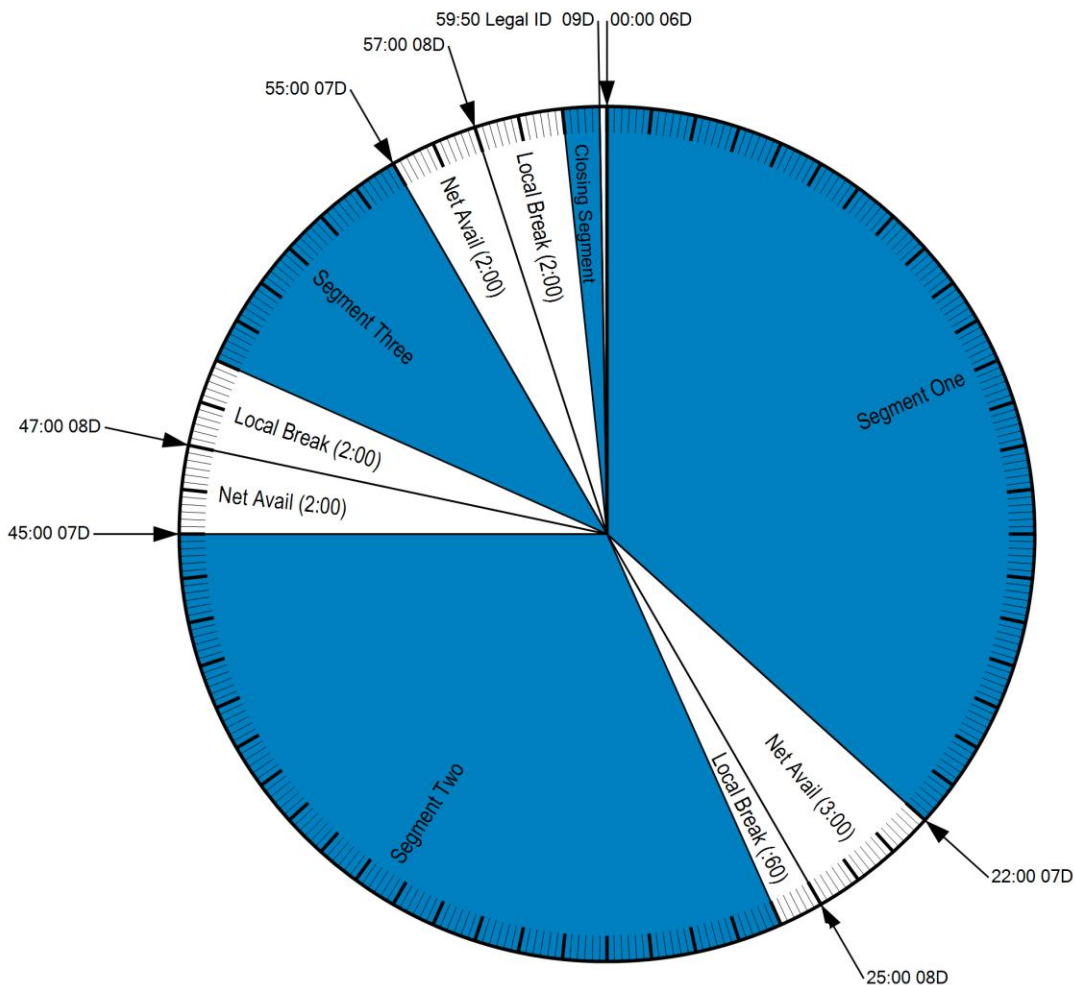

FORMAT CLOCK

XDS Program Name: Meet The Press

NETCUES

- 06D Meet the Press Start Cue
- 07D Meet the Press Net Spot
- 08D Meet the Press Local Break
- 09D Meet the Press End

AVAILS

Local Min 5 / Network Min 7

AFFILIATE TECHNICAL SERVICES

914-908-3210

FEED INFORMATION

Sunday 12n-1p
 Sunday 3-4p
 (All times are Eastern)