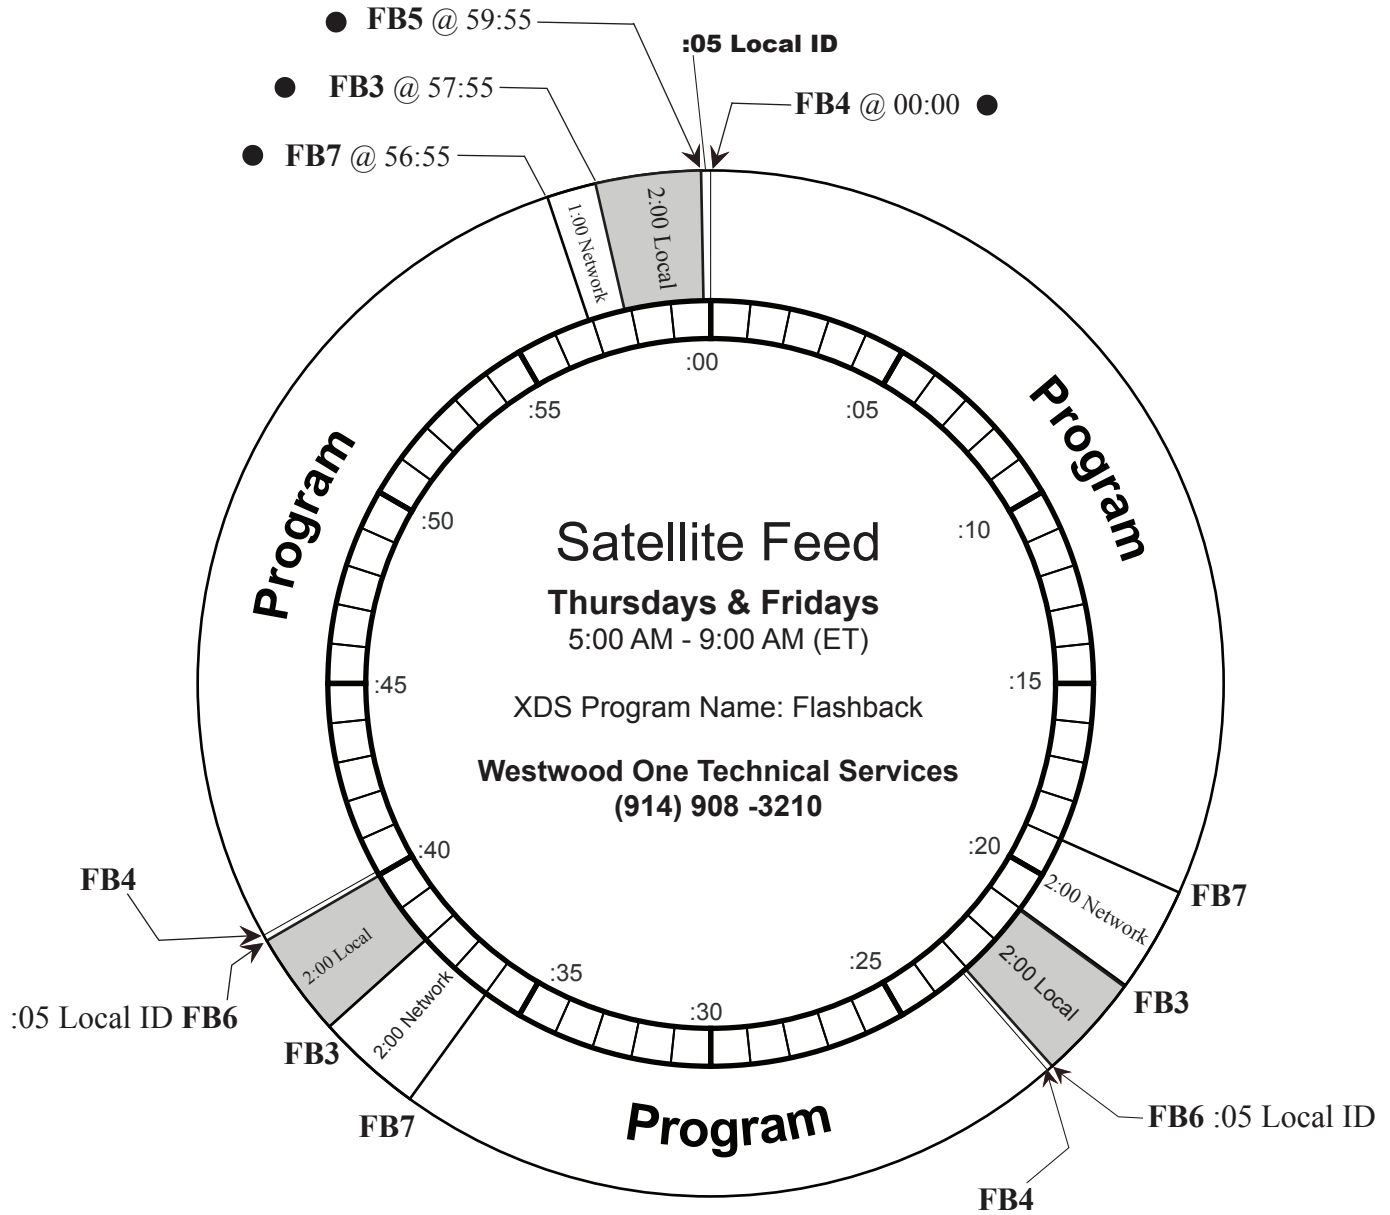

FLASHBACK

PROGRAM CLOCK

FUNCTION	NETCUE
Local Break Start.....	FB3
Segment Start	FB4
Local ID	FB5
Local Liner (:05)	FB6
Network Break Start	FB7

● :EXACT TIMES

COMMERCIAL INVENTORY

Network: 5:00
Local (Maximum): 6:00

Except where exact times (●) are indicated, Breaks float and will occur at approximately 20:00, 37:00 and 56:55