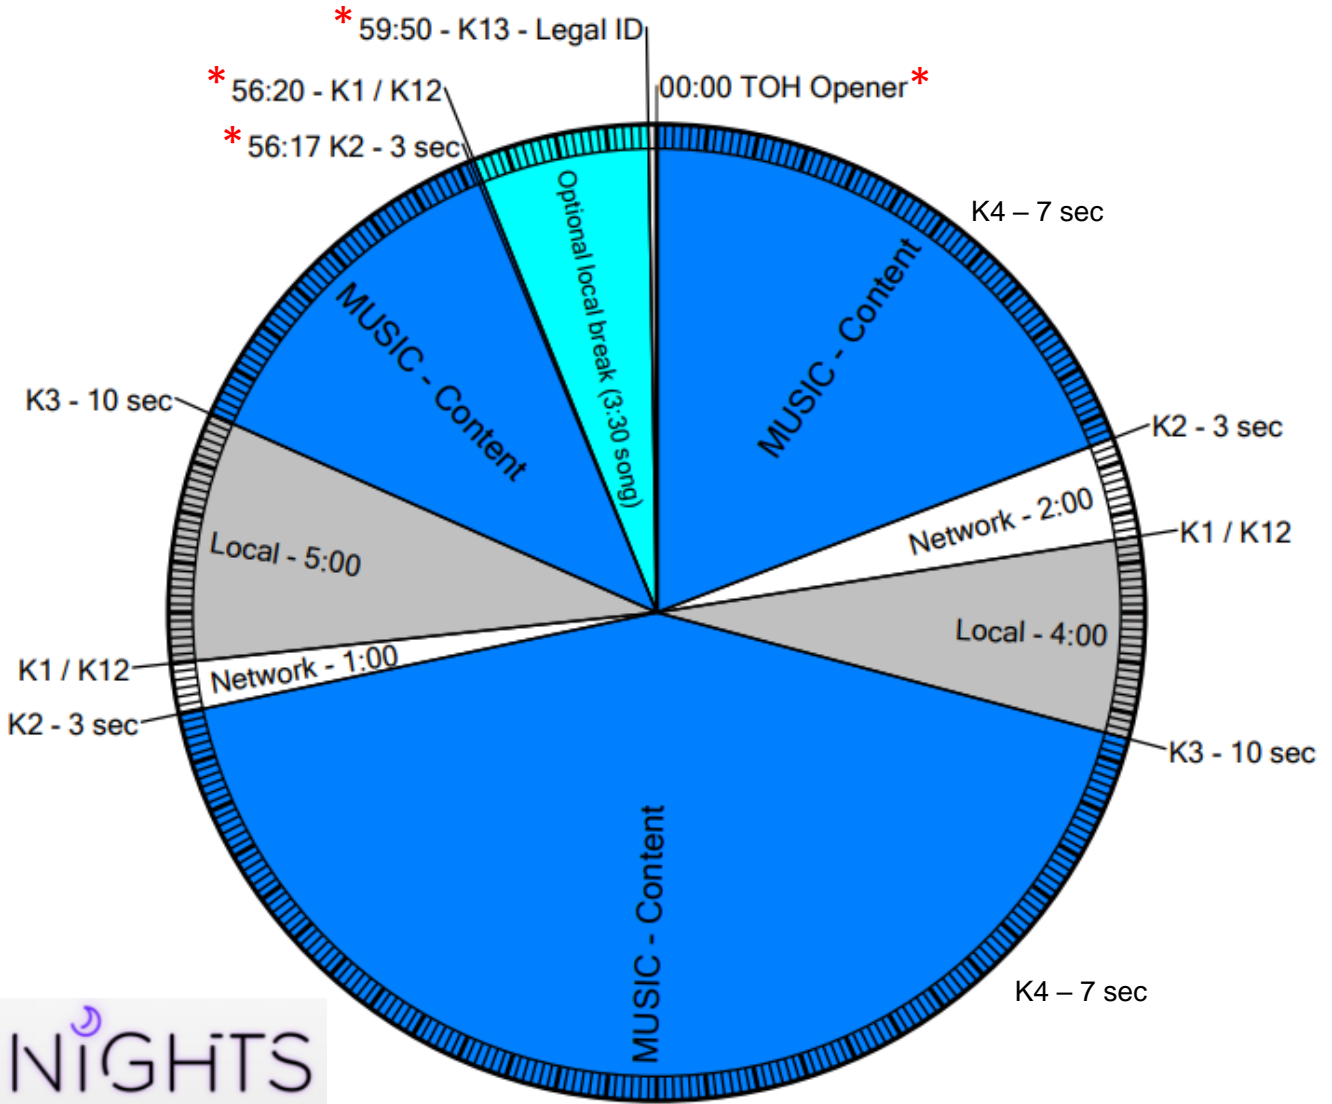

Westwood One

Wegener format clock

Nights With Elaina

Feed time: Weeknights, 7pm – 12 midnight ET

CLOSURES

- K1 (K12 for 3 min music format affiliates ONLY)
- K2 Local liner/station ID (3 sec)
- K3 Station rejoin (10 sec)
- K4 Floating liner, dry voice (7 sec)
- K13 Legal ID

PROGRAM FUNCTIONS

- Local Break Start
- Local liner/station ID (3 sec)
- Station rejoin (10 sec)
- Floating liner, dry voice (7 sec)
- Legal ID

AVAILS - Local 12:30 min, Network 3 min
LOCAL BREAKS ARE FILLED