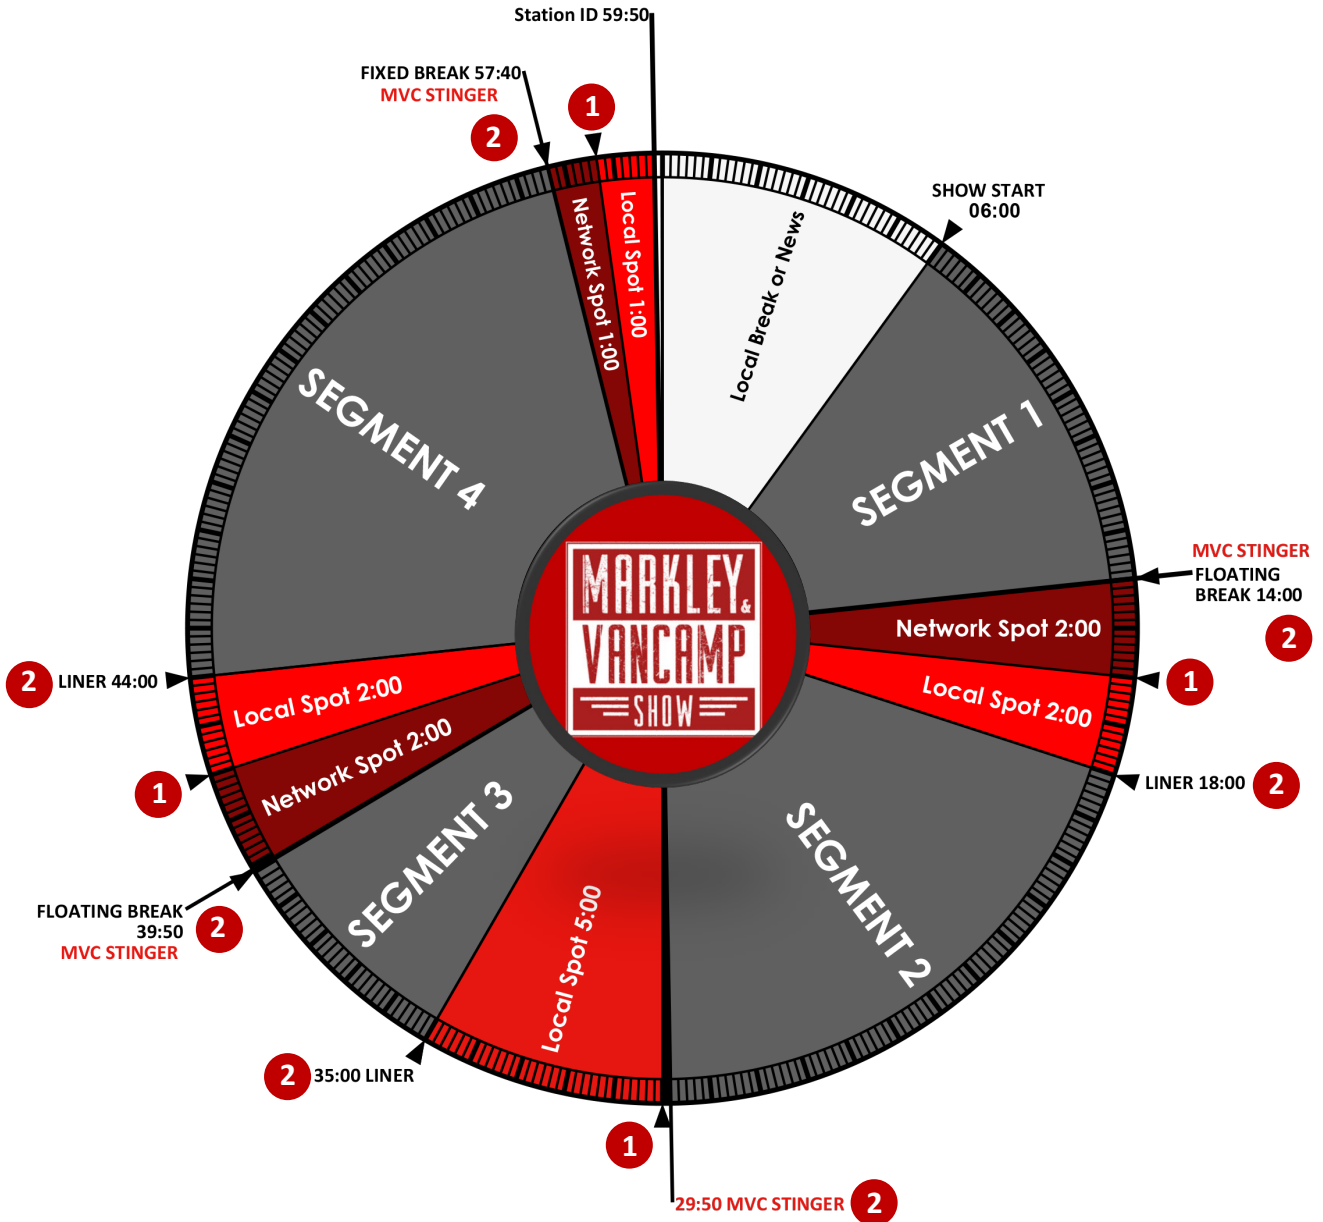

OFFICIAL SHOW CLOCK

SHOW DETAILS:

Markley and van Camp Show
 4 Stop Sets
 4 Segments
 All Stingers and Liners :10

RELAYS (Red Circles):

K1 Local stop set start
 K2 Stingers & Liners

FEED INFORMATION:

Monday - Friday
 12Noon - 3pm/ET
 Weekend: Best Of

Delivery via: Wegener
 WWO Network Ops:
 888-HELP450
 (888-435-7450)

AVAILS:

5:00 National Spots
 10:00 Local Spots