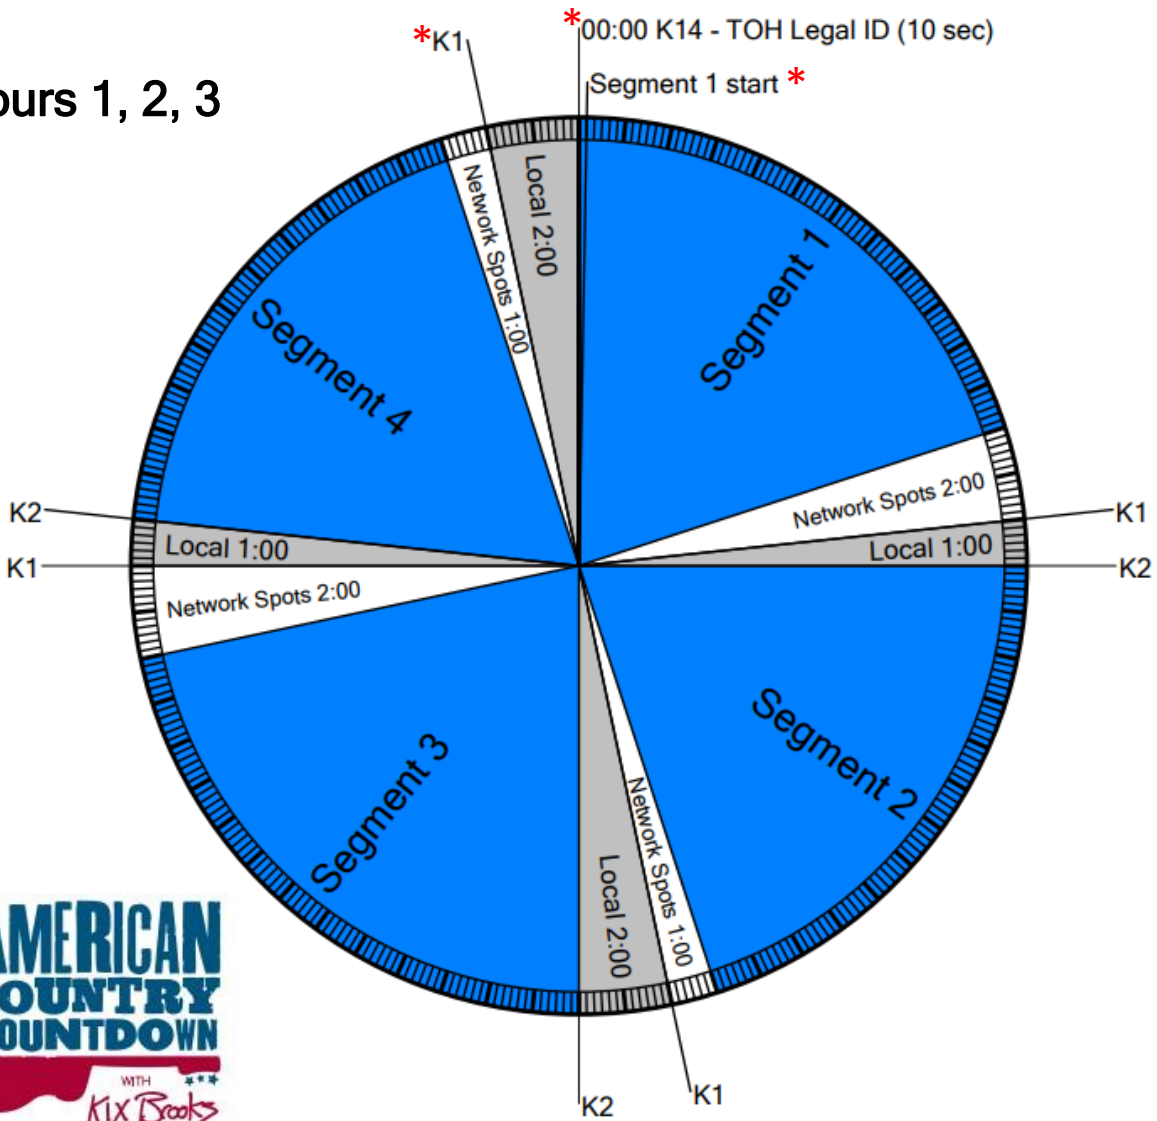

Westwood One

Wegener music format clock

American Country Countdown

Feed time: Thursday, 1 am – 5 am ET

Hours 1, 2, 3

CLOSURES

- K1
- K2
- K14

PROGRAM FUNCTIONS

- Local Mandatory (1:00/2:00)
- Local calls/slogan (5 sec)
- TOH Legal ID (10 sec)*

AVAILS – Local 6 min, Network 6 min
LOCAL BREAKS ARE SILENT (NO FILL AUDIO)

Effective: August 2021

AFFILIATE TECHNICAL SERVICES

1-888-HELP450

AFFILIATE SALES

Karen DeFriez,
KDeFriez@WestwoodOne.com

*Events marked with an asterisk have fixed times, all other times are approximate

Westwood One

Wegener music format clock

American Country Countdown

Feed time: Thursday, 1 am – 5 am ET

Hour 4 only

CLOSURES

- K1
- K2
- K14

PROGRAM FUNCTIONS

- Local Mandatory (1:00/2:00)
- Local calls/slogan (5 sec)
- TOH Legal ID (10 sec)*

AVAILS - Local 6 min, Network 6 min
 LOCAL BREAKS ARE SILENT (NO FILL AUDIO)