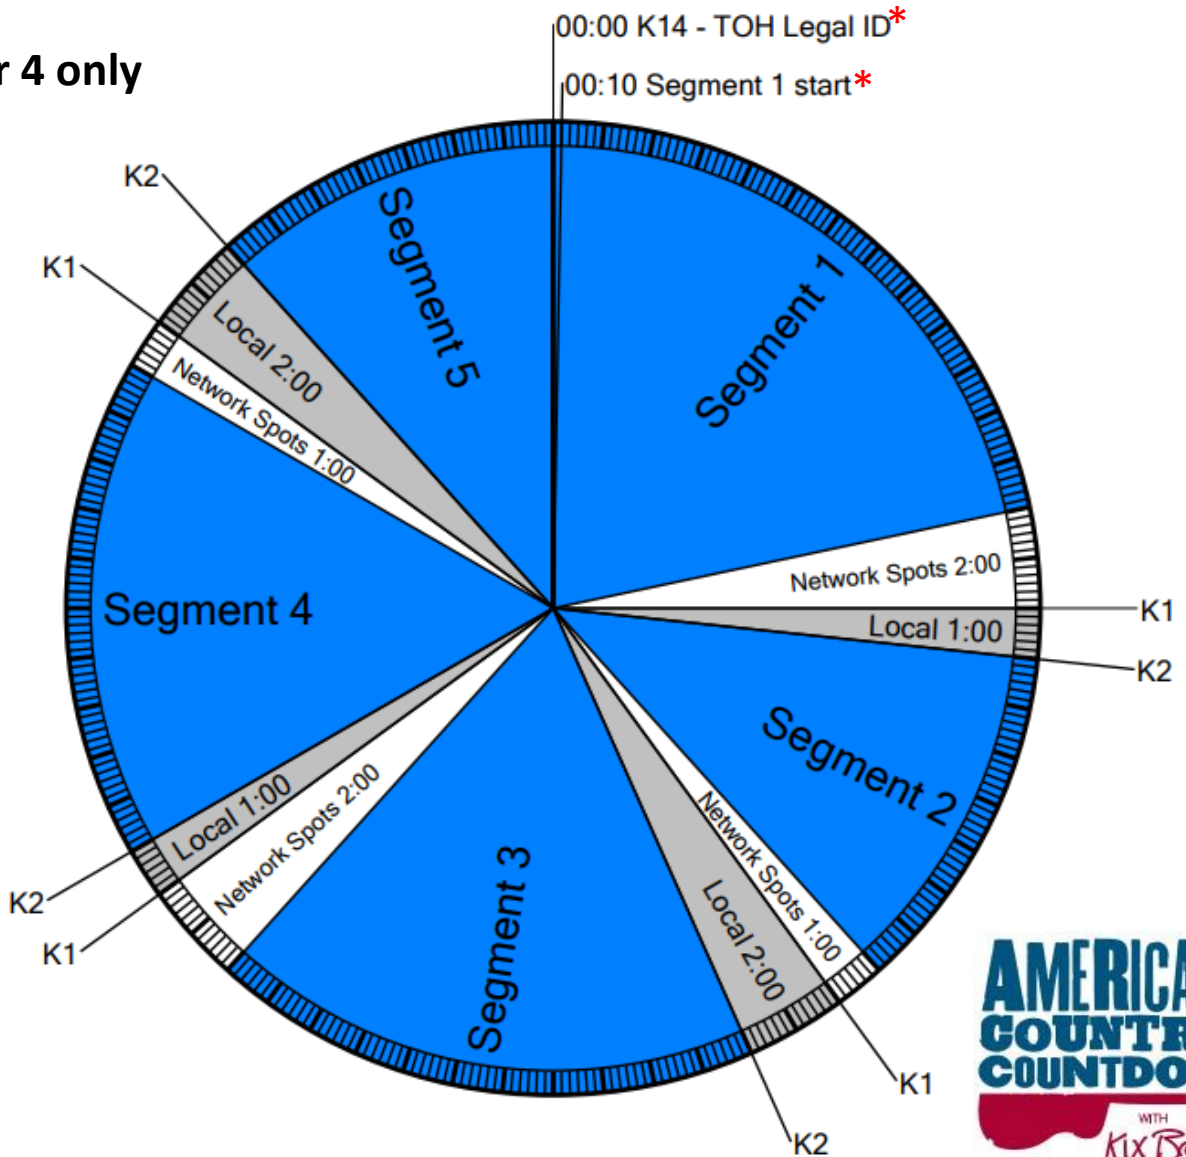

Westwood One

Wegener music format clock

American Country Countdown

Feed time: Thursday, 1 am – 5 am ET

Hours 1, 2, 3

CLOSURES

- K1
- K2
- K14

PROGRAM FUNCTIONS

- Local Mandatory (1:00/2:00)
- Local calls/slogan (5 sec)
- TOH Legal ID (10 sec)*

AVAILS – Local 6 min, Network 6 min
LOCAL BREAKS ARE SILENT (NO FILL AUDIO)

Effective: August 2021

AFFILIATE TECHNICAL SERVICES

1-888-HELP450

AFFILIATE SALES

Karen DeFriez,
KDeFriez@WestwoodOne.com

*Events marked with an asterisk have fixed times, all other times are approximate

Westwood One

Wegener music format clock

American Country Countdown

Feed time: Thursday, 1 am – 5 am ET

Hour 4 only

CLOSURES

- K1
- K2
- K14

PROGRAM FUNCTIONS

- Local Mandatory (1:00/2:00)
- Local calls/slogan (5 sec)
- TOH Legal ID (10 sec)*

AVAILS - Local 6 min, Network 6 min
 LOCAL BREAKS ARE SILENT (NO FILL AUDIO)