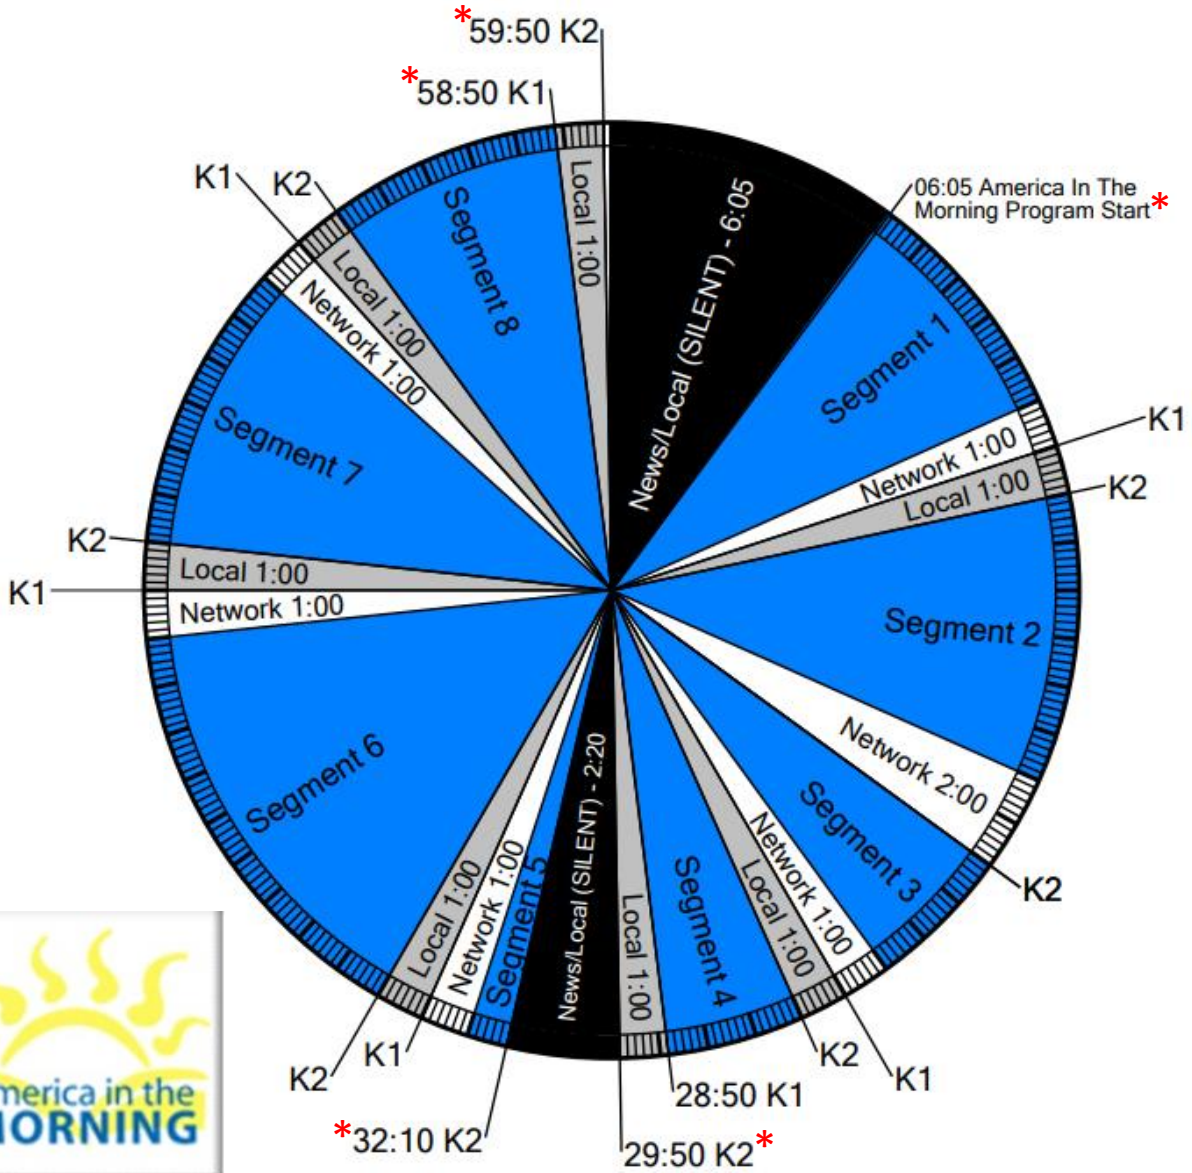

Westwood One

Wegener format clock

AMERICA IN THE MORNING

Feed time: 5-6 am ET Monday - Friday

CLOSURES

K1
K2

PROGRAM FUNCTIONS

Local Stopset Start
Local ID

* Events marked with an asterisk have fixed times, all other times are approximate

Effective: April 2021