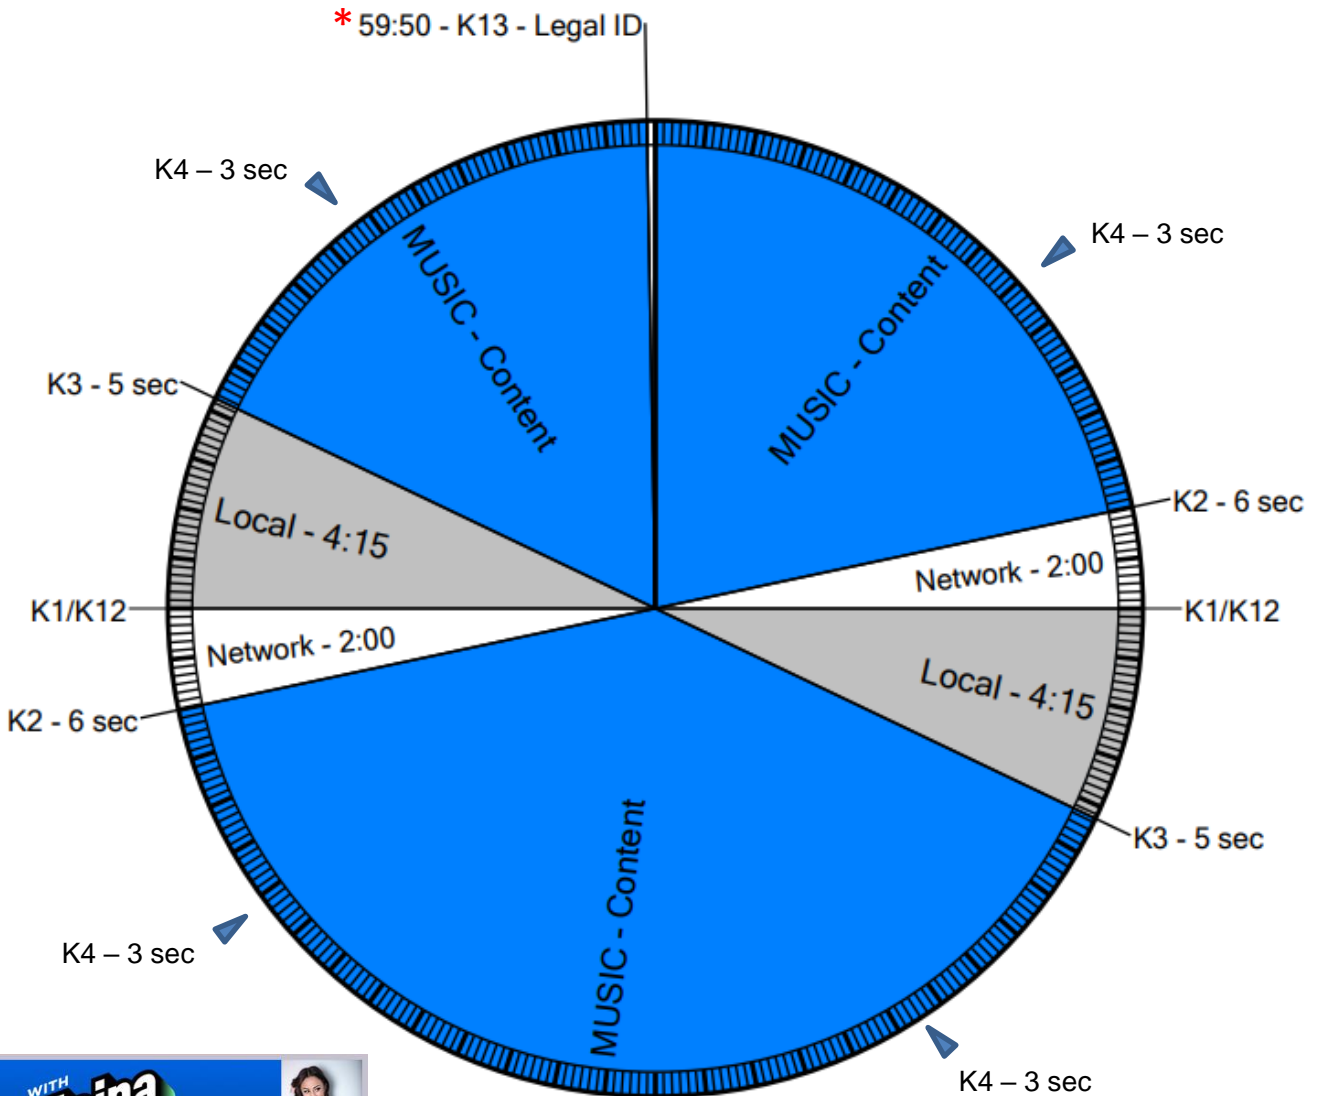

Westwood One

Wegener format clock

# With Elaina

Feed time: Thursdays, 11 am – 1 pm ET

### CLOSURES

- K1 Local Break Start (K12 for 3 min music format affiliates ONLY)
- K2 Local liner-dry (6 sec)
- K3 Return from break (5 sec)
- K4 Floating local liner (3 sec)
- K13 Legal ID (59:50)

**AVAILS – Local 8:30 min, Network 4 min  
LOCAL BREAKS ARE FILLED**