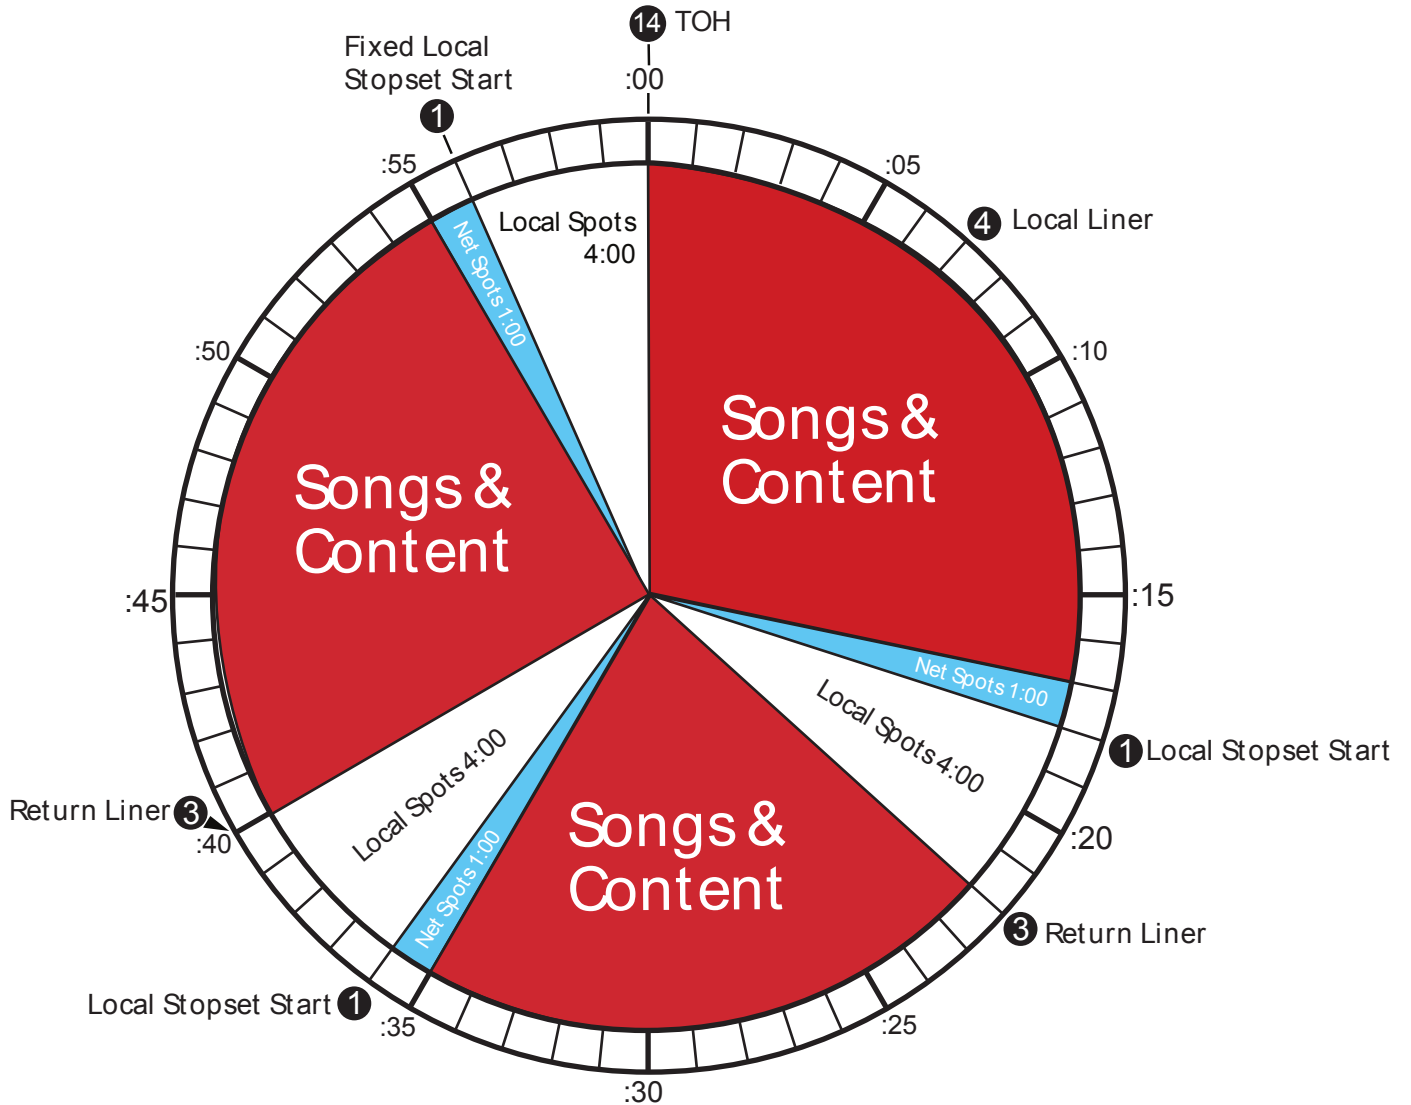

WEEKENDS

WEGENER RECEIVER TECHNICAL INFORMATION

Satellite: AMC-18 \ 105 Degrees West
 Transponder: 17
 Service: Closure K1 - Local Stopset Start (:10)
 Closure K3 - Return Liner (:10)
 Closure K4 - Local Liner (:10)
 Closure K14 - TOH / Legal ID

EMERGENCY CONTACT NUMBER

Network Ops - 888-HELP450

AVAILS

Network: 3 minutes
 Local: 12 minutes

FEED INFORMATION Weekends