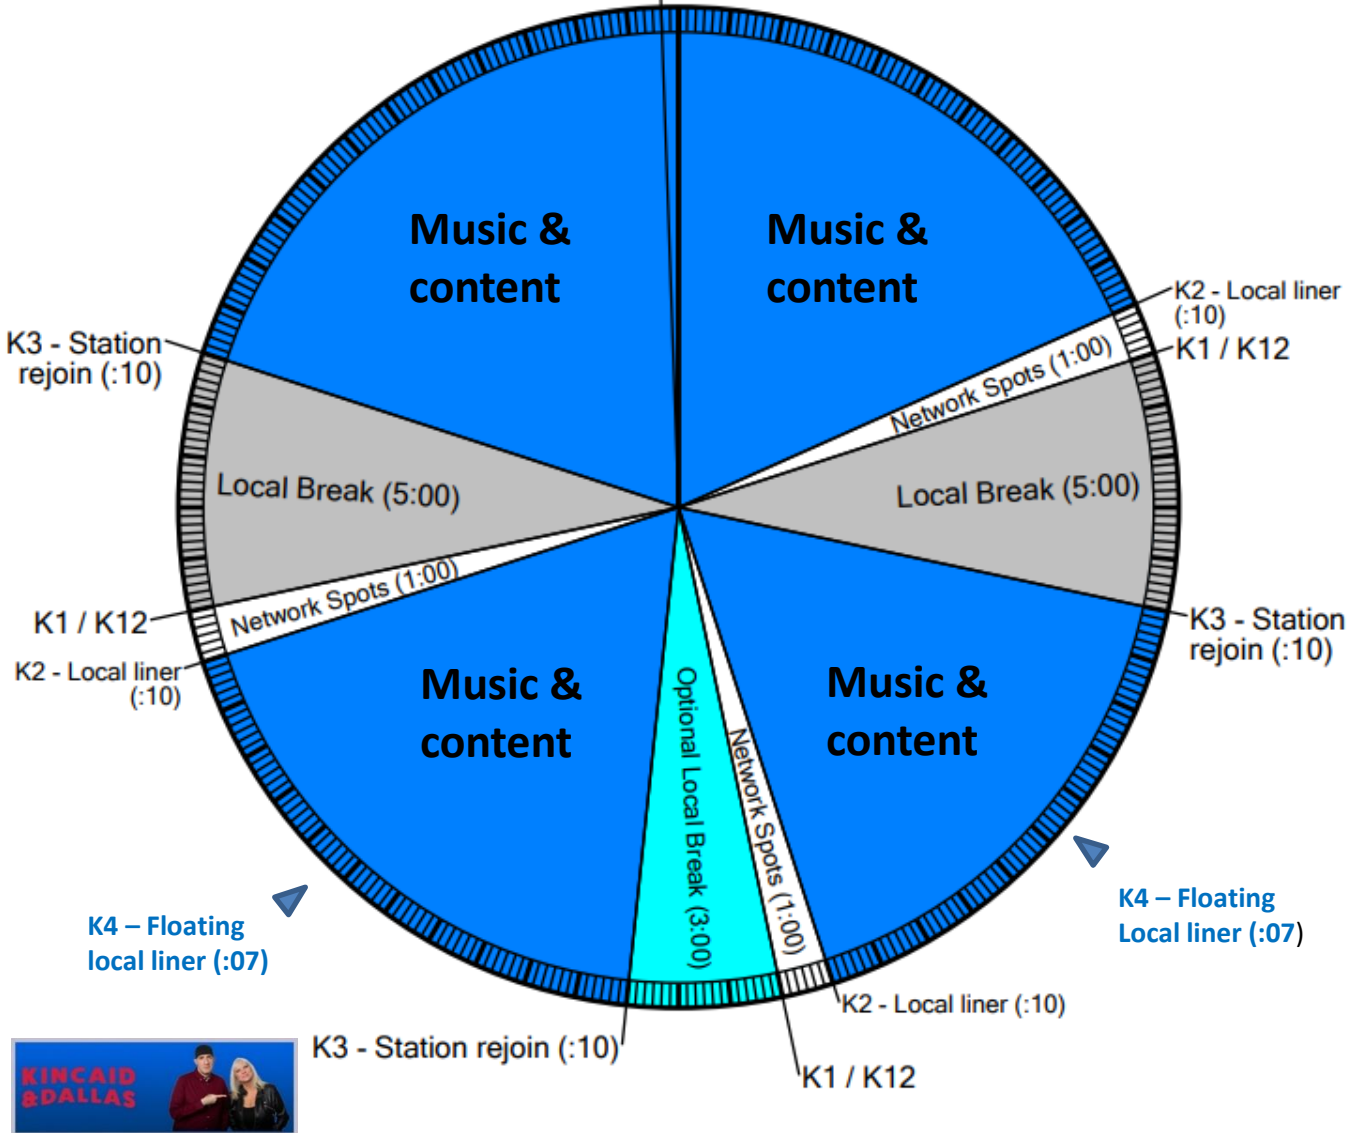

Westwood One

Wegener format clock

Kincaid & Dallas

Feed time: 6 am – 10 am ET Monday through Friday

* 59:40 - K13 - Legal ID (:20)

CLOSURES

- K1/K12
- K2
- K3
- K4
- K13

PROGRAM FUNCTIONS

- Local Break Start
- Local liner (:10)
- Station rejoin (:10)
- Floating local liner (:07)
- Legal ID (:20)

AFFILIATE TECHNICAL SERVICES

1-888-HELP450

AFFILIATE SALES

Todd Alan 212-735-1107
talan@westwoodone.com

Local Avail 13:00 min
Network inventory 3 min
Local avails will be filled

* Events marked with an asterisk have fixed times – all other times are approximate

Effective: December 2021