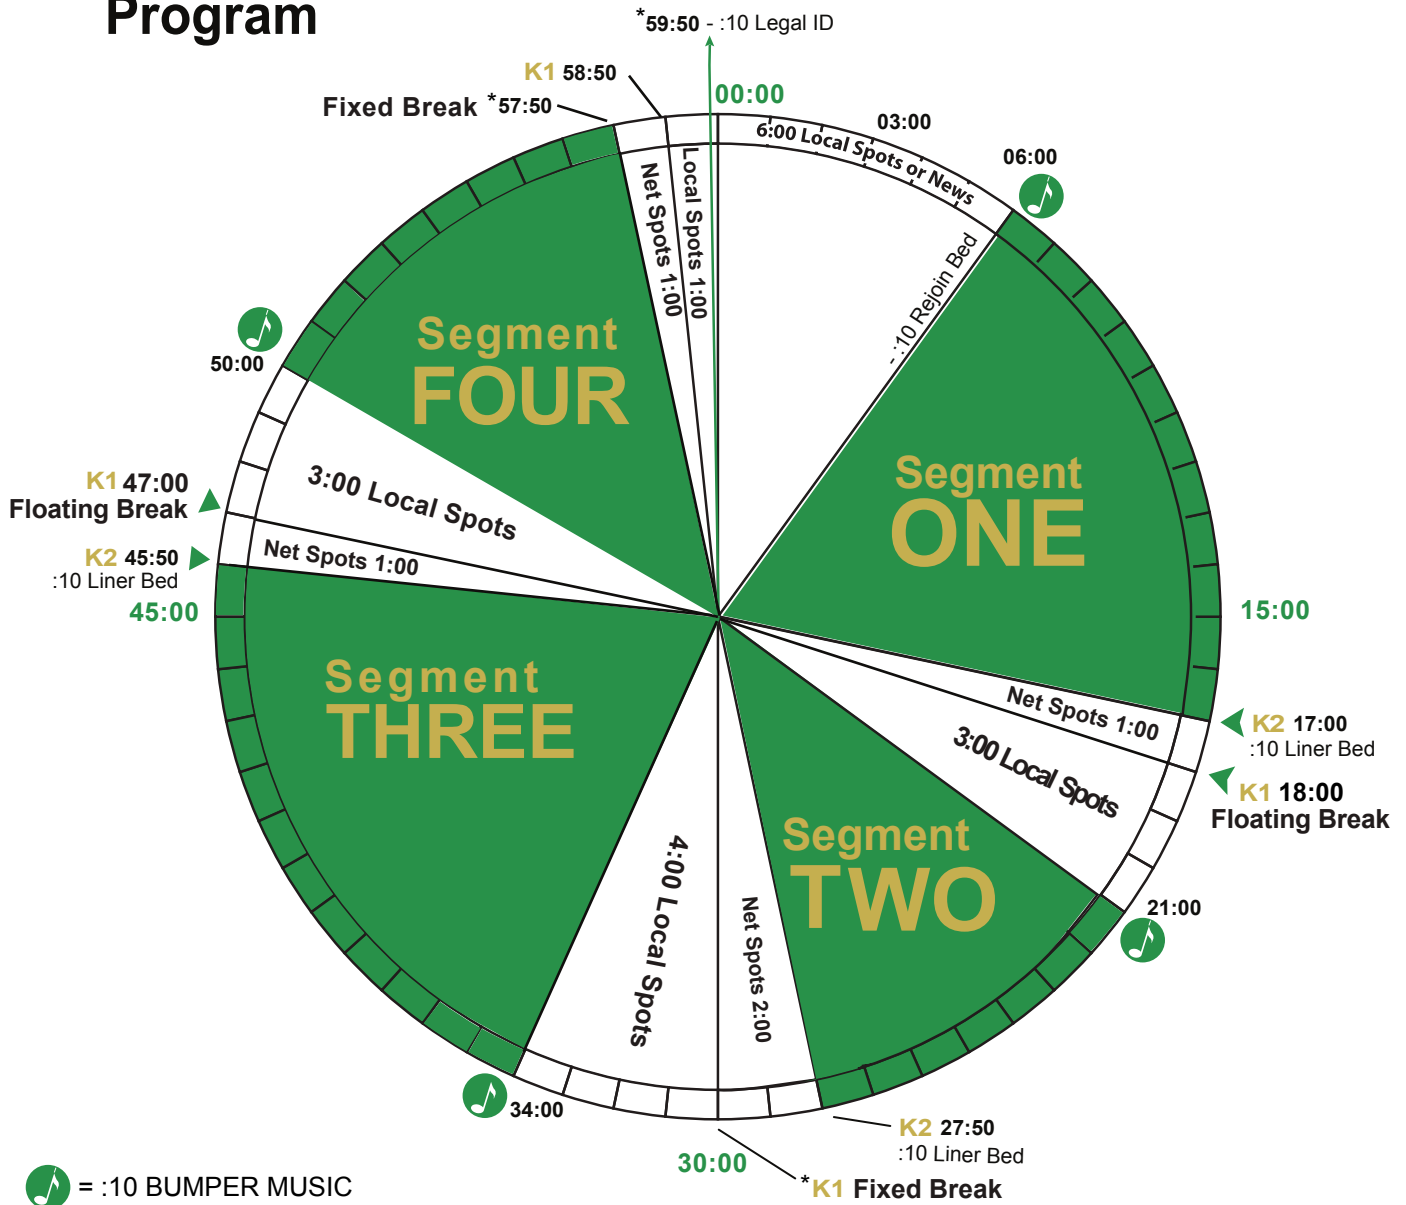

## WEGENER RECEIVER TECHNICAL INFORMATION

Satellite: AMC-18 / 105 degrees West  
Transponder: 17  
Closures: K1 - Local Stopset Start  
K2 - ID

## FEED INFORMATION

Monday - Friday live, 12 noon - 3 pm ET

## AVAILS

Network - 5 minutes  
Local - 17 minutes

WestwoodOne