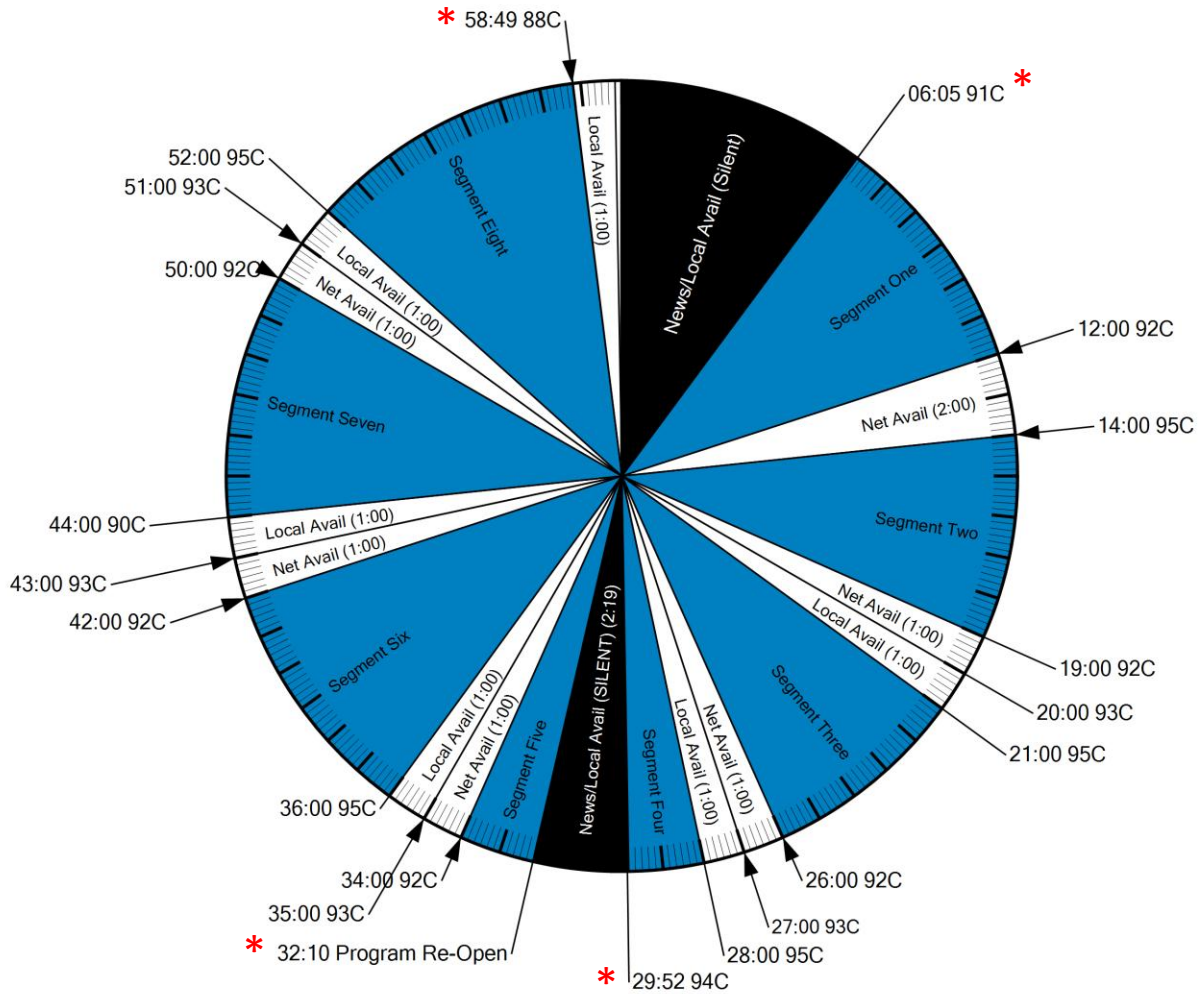

FORMAT CLOCK

XDS Program Name: First Light

NETCUES

- 91C First Light Program Start
- 92C First Light Net Spot Start
- 93C First Light Local Break Start
- 94C First Light Station ID
- 95C First Light Rejoin

AVAILS

Local Min 7 / Network Min 7

AFFILIATE TECHNICAL SERVICES

914-908-3210

FEED INFORMATION

- Mon-Fri 5-6a
- Mon-Fri 6-7a
- Mon-Fri 7-8a
- Mon-Fri 8-9a

* Events marked with an asterisk have fixed times, all other times are approximate.