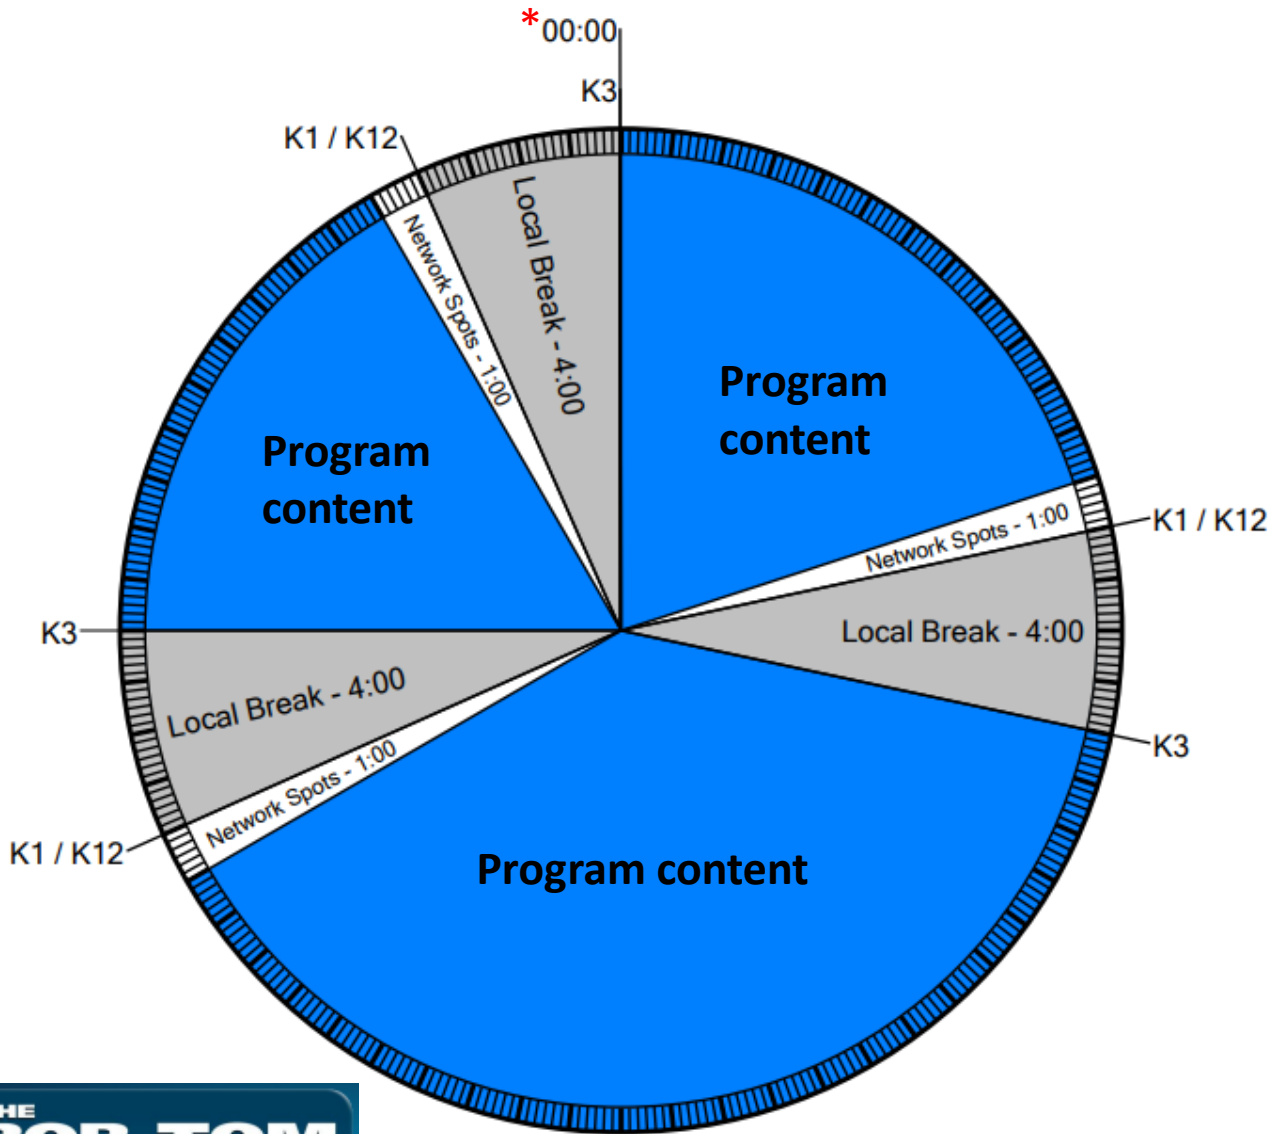

Westwood One

Wegener format clock

Bob & Tom Saturday

Prefeed time: 4 pm – 8 pm ET Thursday

CLOSURES

- K1
- K2
- K3

PROGRAM FUNCTIONS

- Local Break Start
- Local liner
- Return from local