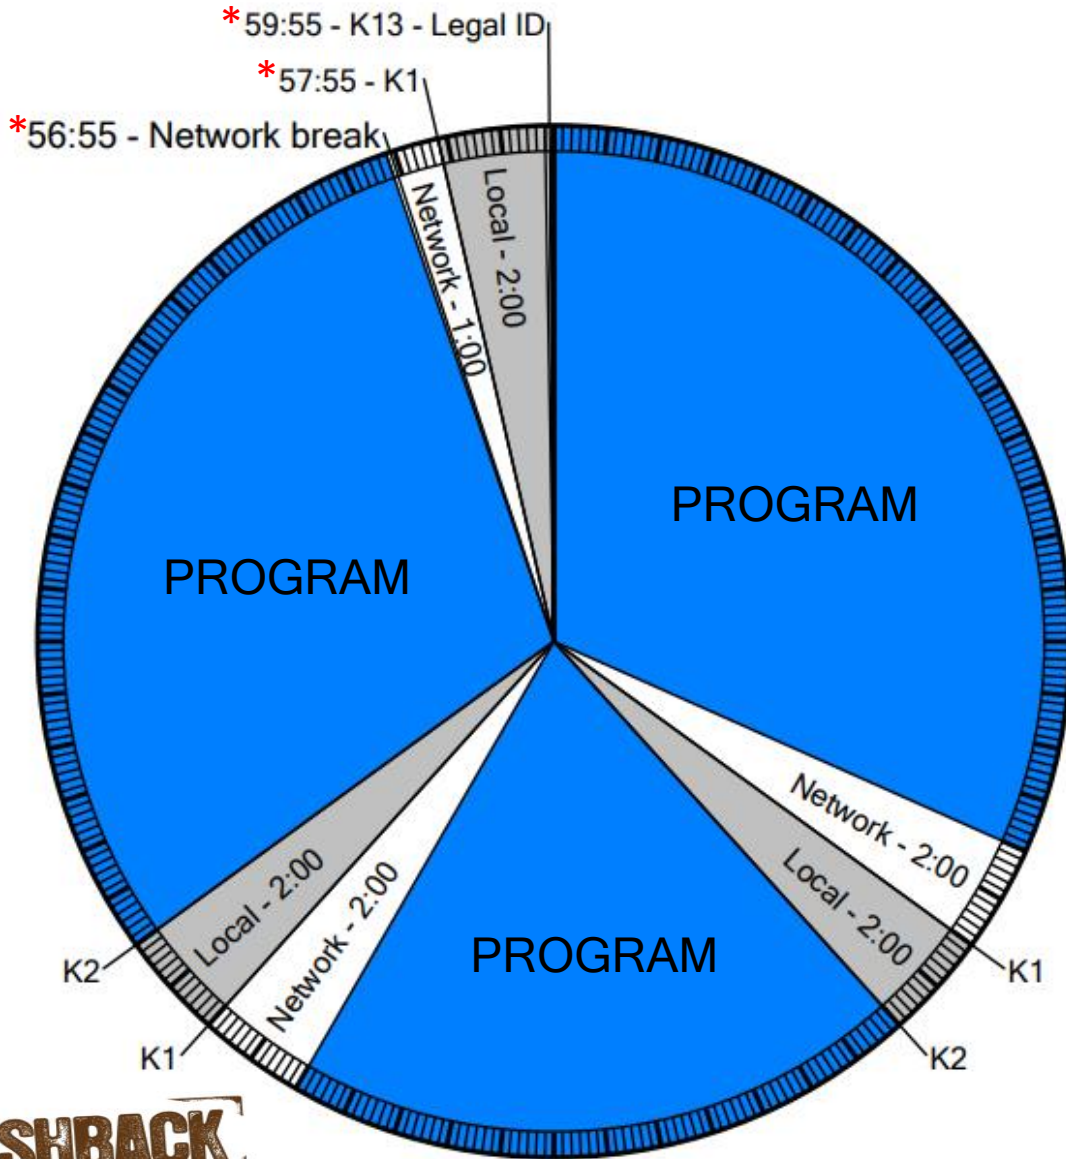

Westwood One

Wegener format clock

Flashback

Feed time: Thursdays, 5 am – 9 am ET

CLOSURES

- K1
- K2
- K13

PROGRAM FUNCTIONS

- Local Break Start
- Local liner (:05)
- Legal ID