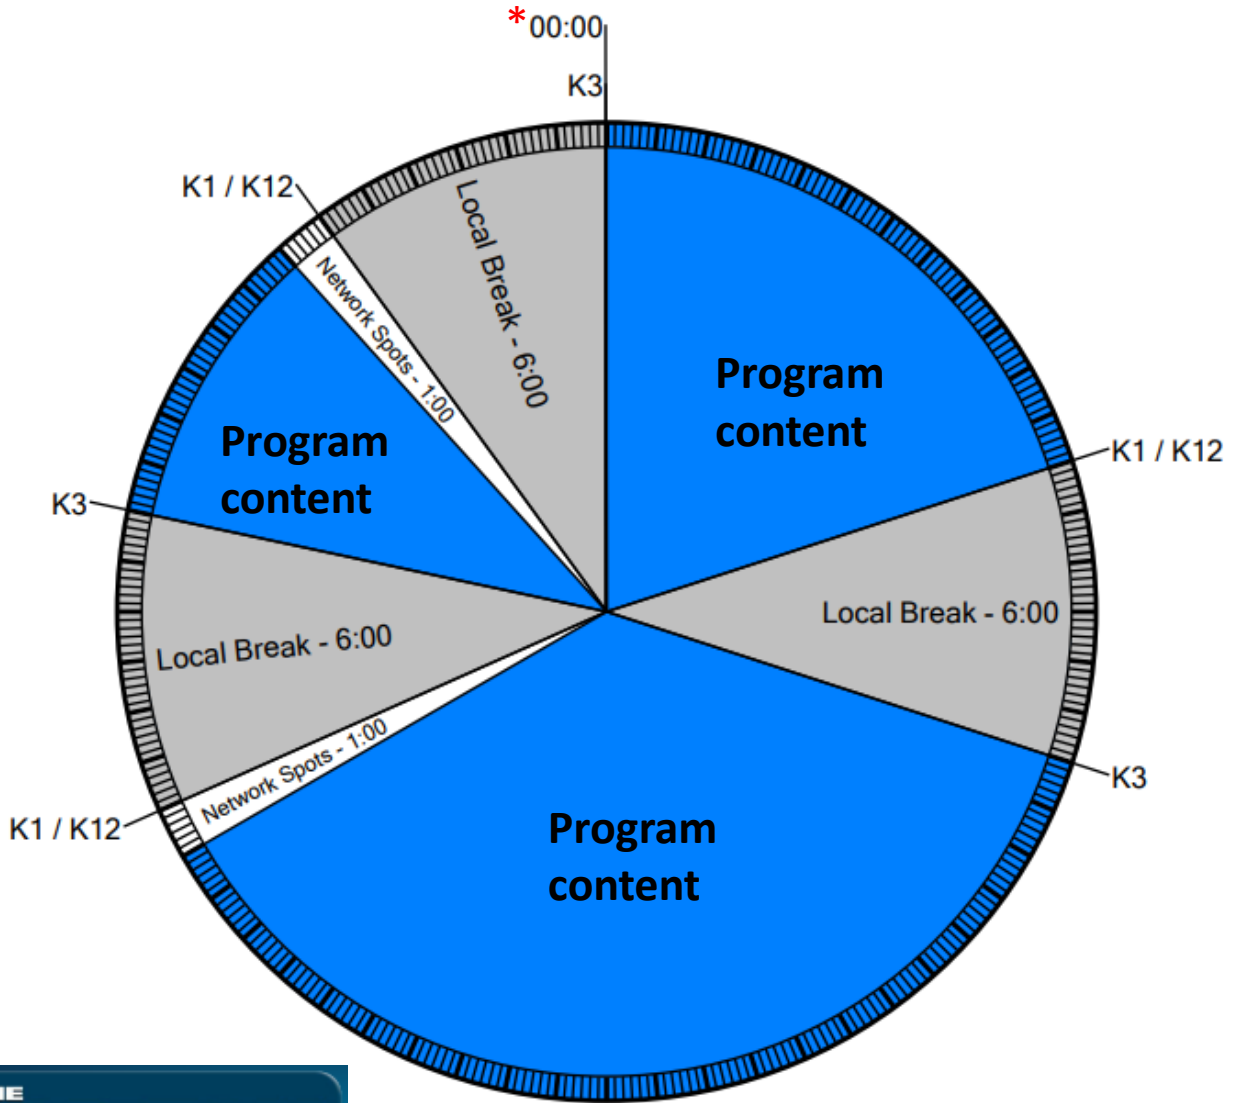

Westwood One

Wegener format clock

Bob & Tom Show

Feed time: 6 am – 10 am ET Monday through Friday

:30

CLOSURES

K1/K12
K2
K3

PROGRAM FUNCTIONS

Local Break Start
Local liner
Return from local

Local Avail 18:00 min
Network inventory 2 min
Local avails will be filled

AFFILIATE TECHNICAL SERVICES

1-888-HELP450

AFFILIATE SALES

Todd Alan 212-735-1107
talan@westwoodone.com

* Events marked with an asterisk have fixed times – all other times are approximate

Effective: December 2021