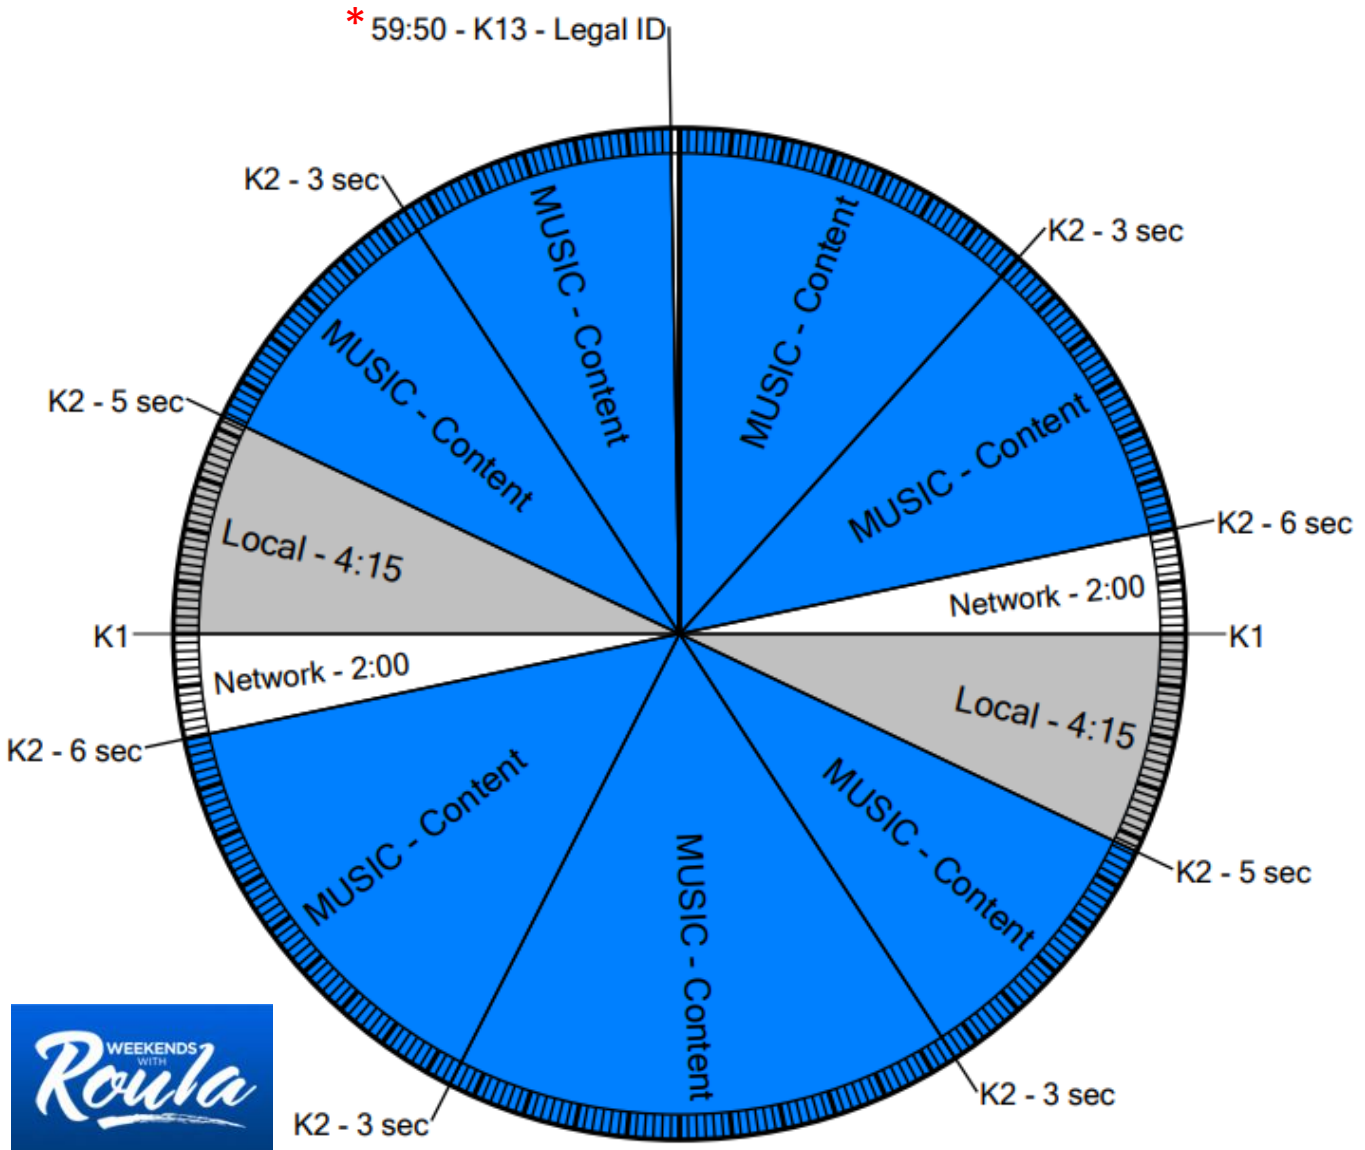

Westwood One

Wegener format clock

Weekends With Roula

Feed time: Thursdays, 9am – 12 noon ET

CLOSURES

- K1
- K2
- K13

PROGRAM FUNCTIONS

- Local Break Start
- Local liner **Times vary-SEE ABOVE**
- Legal ID