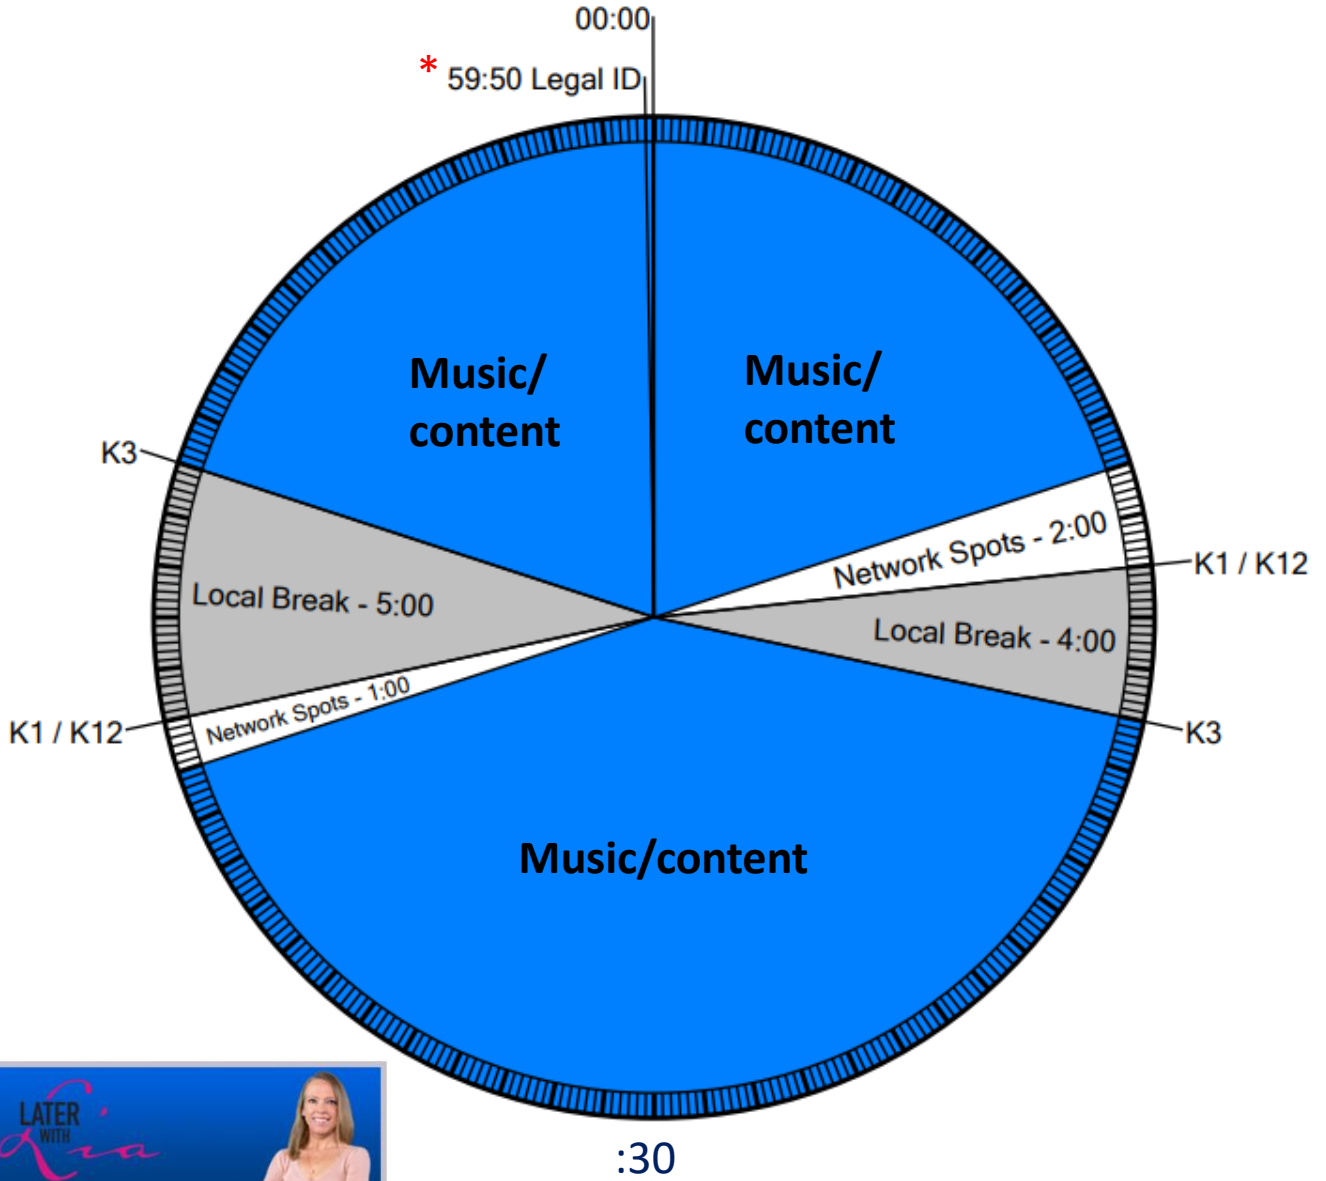

Westwood One

Wegener format clock

Later With Lia

Feed time: 12 mid - 5 am ET Monday through Sunday

CLOSURES

K1/K12
K3

PROGRAM FUNCTIONS

Local Break Start
Return from local