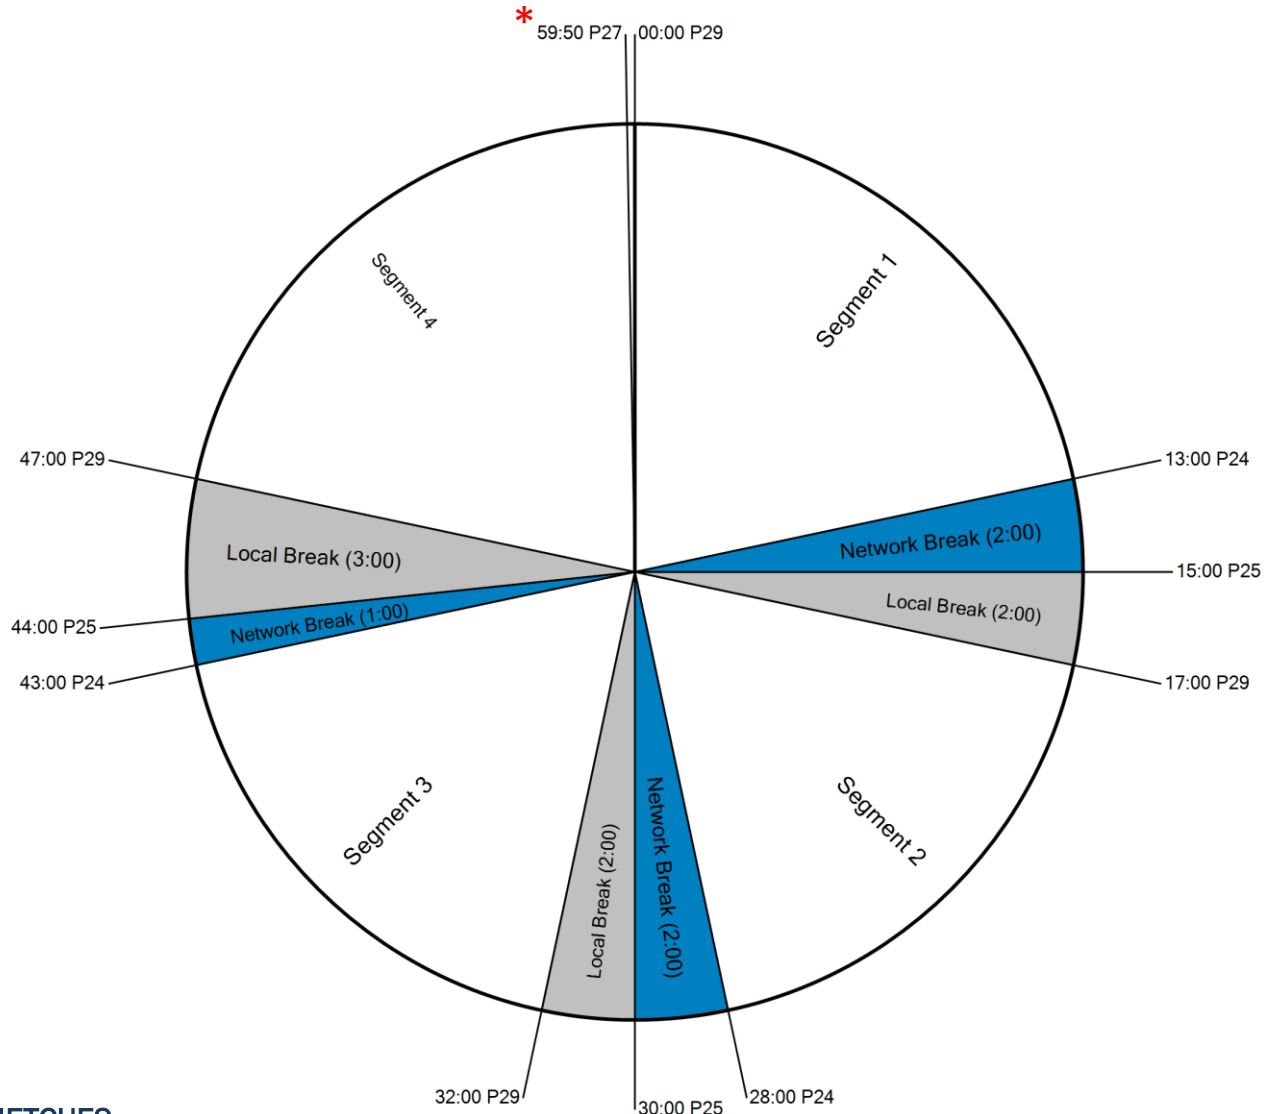

# FORMAT CLOCK

XDS Program Name:

Backtrax USA 90s Hour 1

Backtrax USA 90s Hour 2

WestwoodOne

### NETCUES

- P29 Backtrax Segment Start
- P24 Backtrax Net Spot Start
- P25 Backtrax Local Break Start
- P27 Legal ID

### AVAILS

Local Min 7 / Network Min 5

### FEED INFORMATION

Thursday and Friday 9a-11a ET

EFFECTIVE DATE: August 20, 2017

- Events marked with an asterisk have fixed times, all other times are approximate.