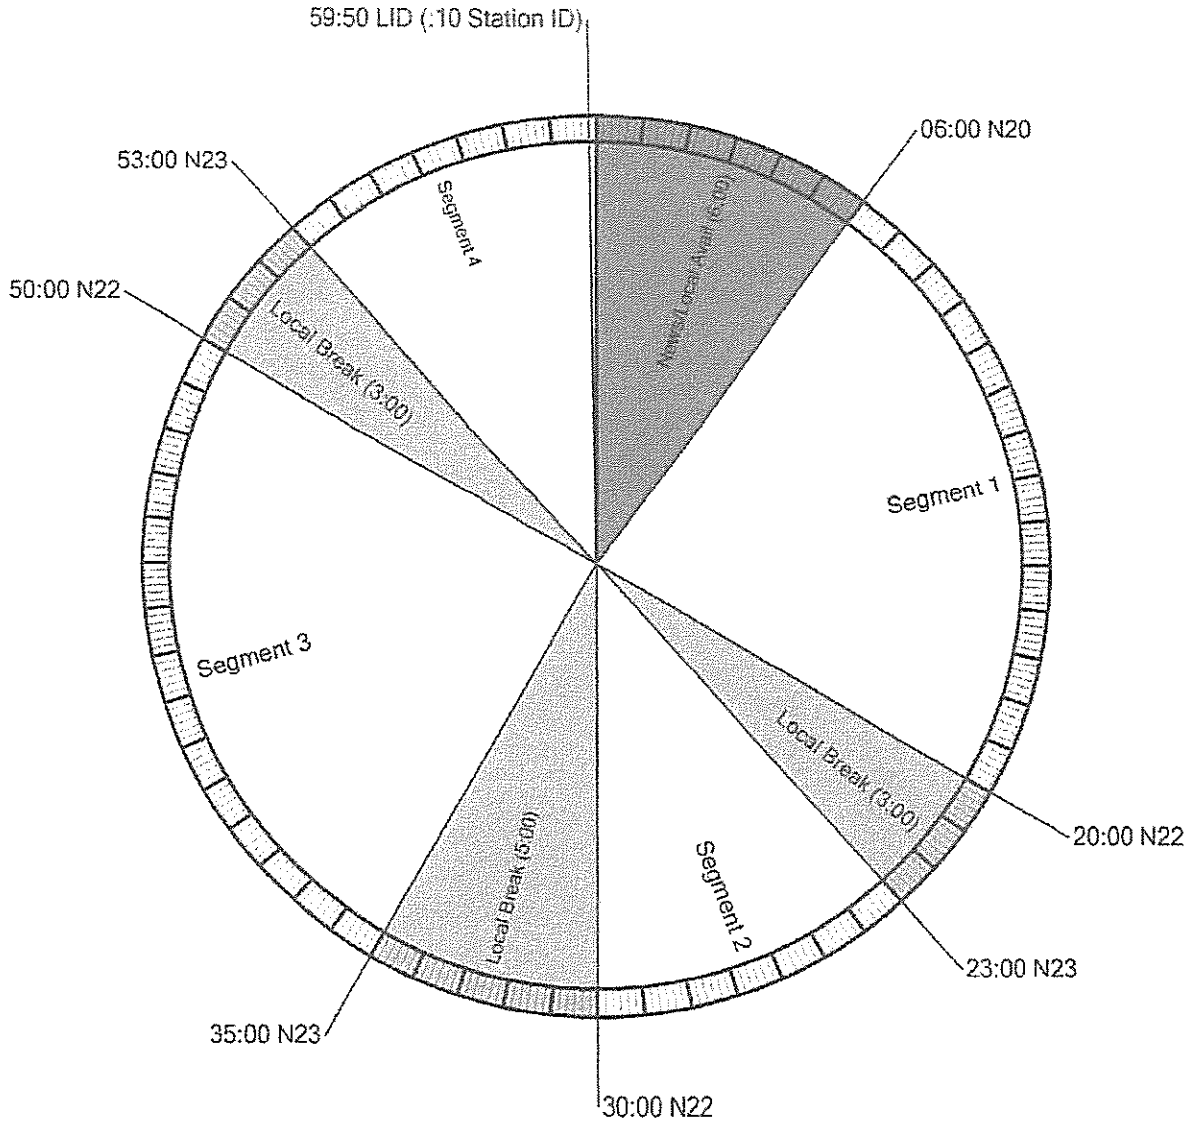

Westwood One

FORMAT CLOCK

XDS Program Name: Ben Shapiro Show Live
FEED TIME: MF 4p-5p EST

NETCUES

N20
N22
N23
LID

PROGRAM FUNCTIONS

Ben Shapiro Show Start
Local Break Start
Ben Shapiro Show Rejoin
Local ID

AFFILIATE TECHNICAL SERVICES