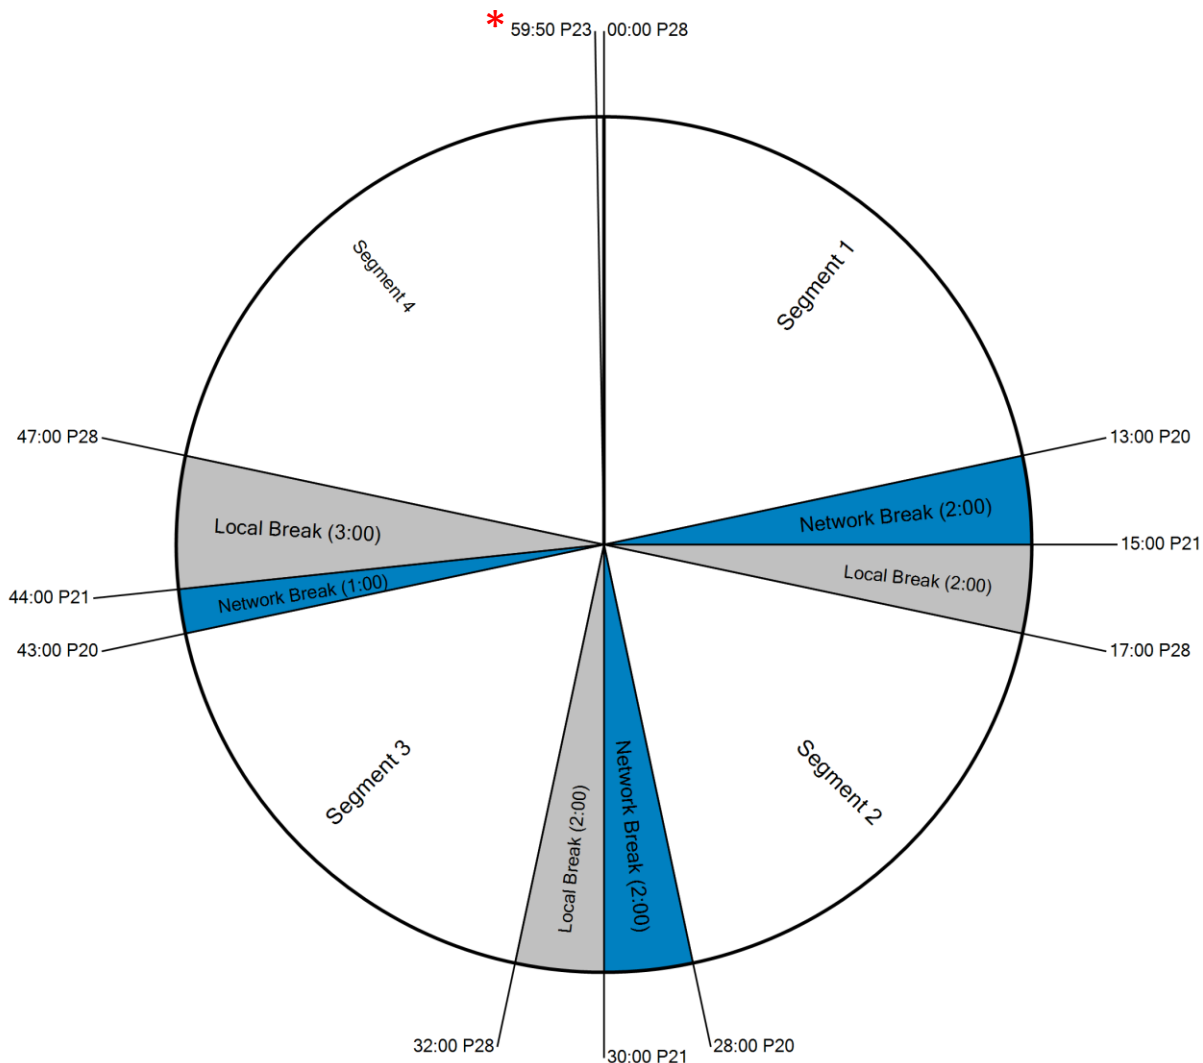

FORMAT CLOCK

XDS Program Name:

Backtrax USA 80s Hour 1

Backtrax USA 80s Hour 2

WestwoodOne

NETCUES

P28	Backtrax Segment Start
P20	Backtrax Net Spot Start
P21	Backtrax Local Break Start
P23	Legal ID

AVAILS

- Events marked with an asterisk have fixed times, all other times are approximate.