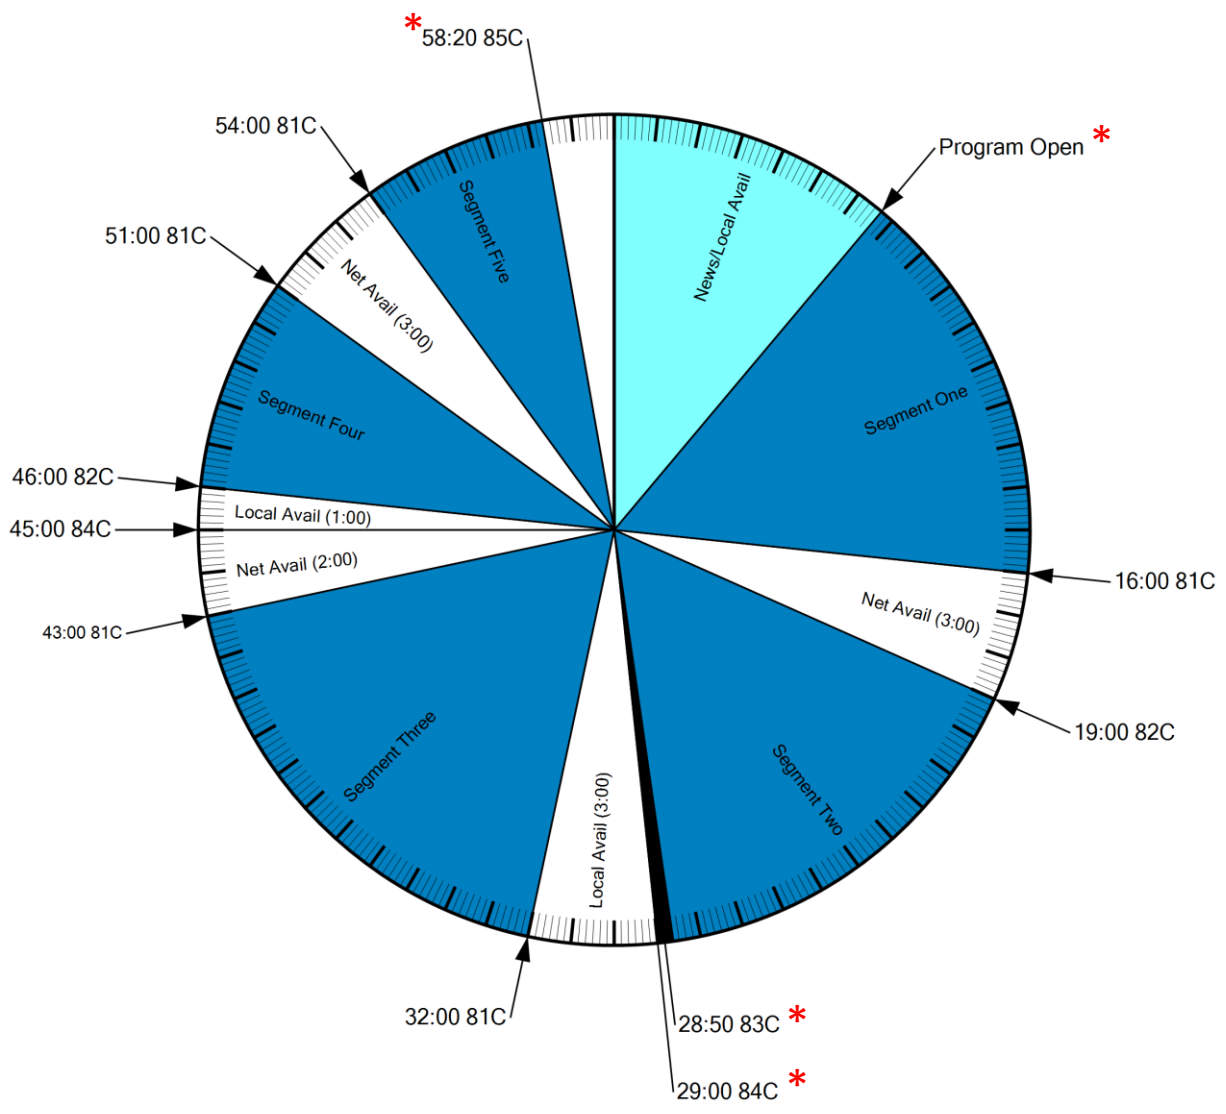

FORMAT CLOCK

XDS Program Name: Jim Bohannon Show

NETCUES

- 81C Jim Bohannon Net Start
- 82C Jim Bohannon Rejoin
- 83C Jim Bohannon Local ID
- 84C Jim Bohannon Local Avail
- 85C Jim Bohannon Hour End

AFFILIATE TECHNICAL SERVICES

914-908-3210

FEED INFORMATION

Mon-Fri 10p-1a ET
 Promo Feed is Tues-Sat at 1:00pm ET
 XDS Program Name: Jim Bohannon Show Promo

AVAILS

Local Min 4 / Network Min 8