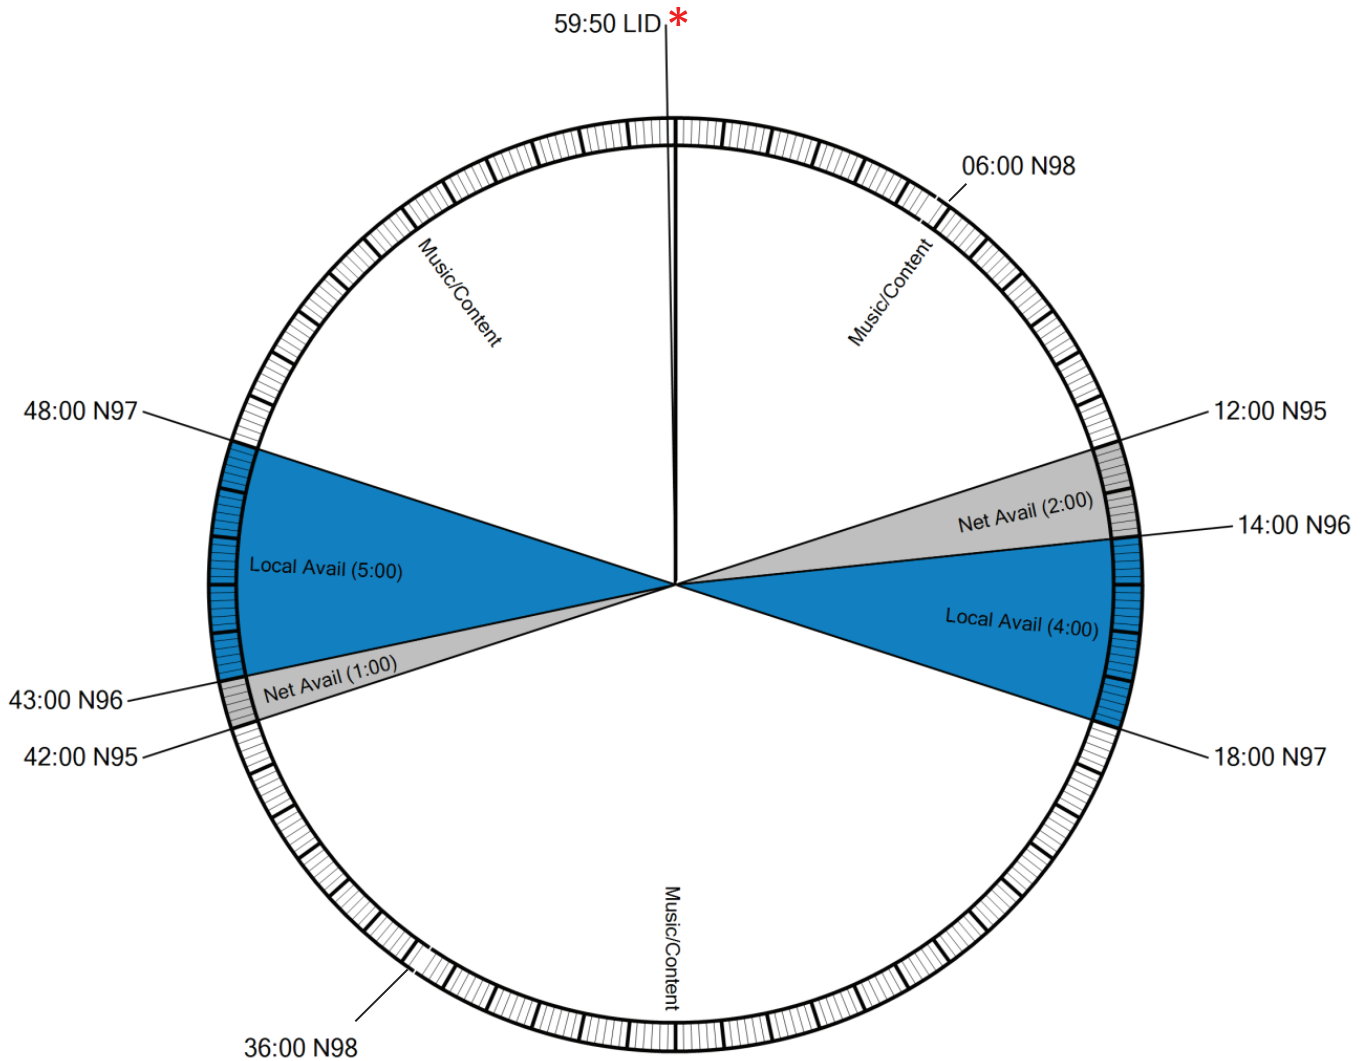

XDS PROGRAM NAME: LATER WITH LIA MON-SUN 12M-5A ET

NETCUES

N95 Network Break Start
 N96 Local Break Start
 N97 :10sec Station Image with Music Bed
 N98 :05sec Station Image with Music Bed
 LID Top of Hour Legal ID

PROGRAM FUNCTIONS

Except where exact times are indicated (*), local breaks and imaging breaks float and will occur at approximate times noted.

Effective Date: August 10th, 2020

AFFILIATE TECHNICAL SERVICES