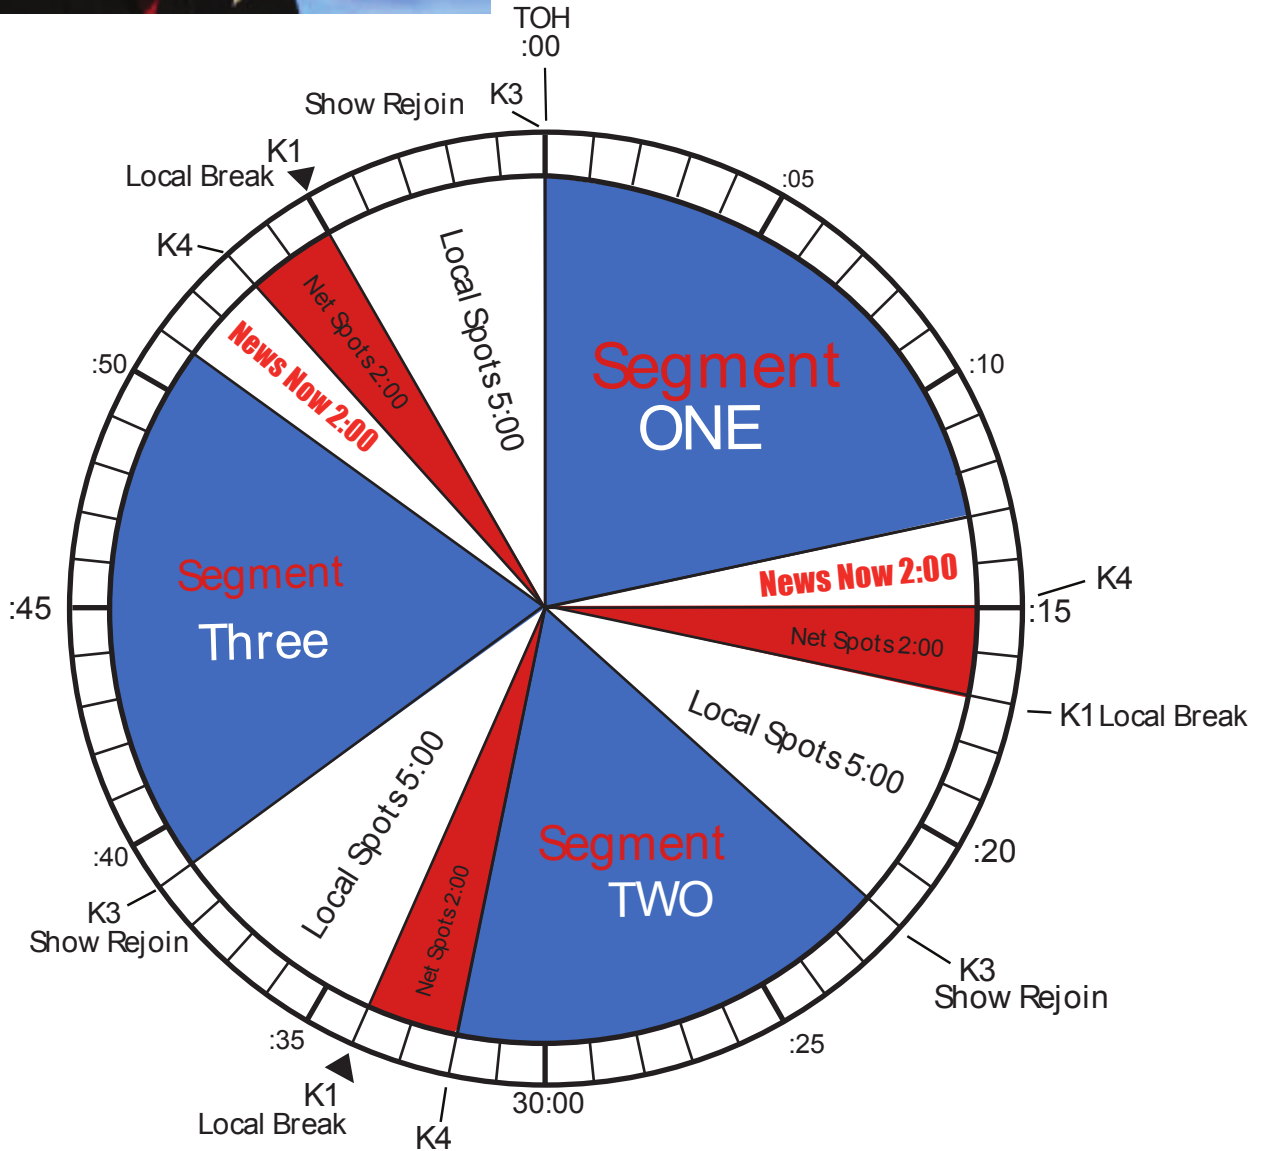

REACH MEDIA

LOCAL AVAILS

Local Minutes 15:00 / Network Minutes 6:00

Function	Relay	Length
Stopset Start	1	
Network Rejoin **	3	
Magic Call *	2	:03
Network Minute	4	
TOH 00:00	14	

* runs variably within the hour

** Show start at 00:00 with K3 relay

WestwoodOne

FEED INFORMATION

Monday - Friday 1p - 4p ET

EMERGENCY CONTACT NUMBERS

WWO Technical Ops: 888-HELP450

TECHNICAL INFORMATION

Satellite: AMC-18

Transponder: 17