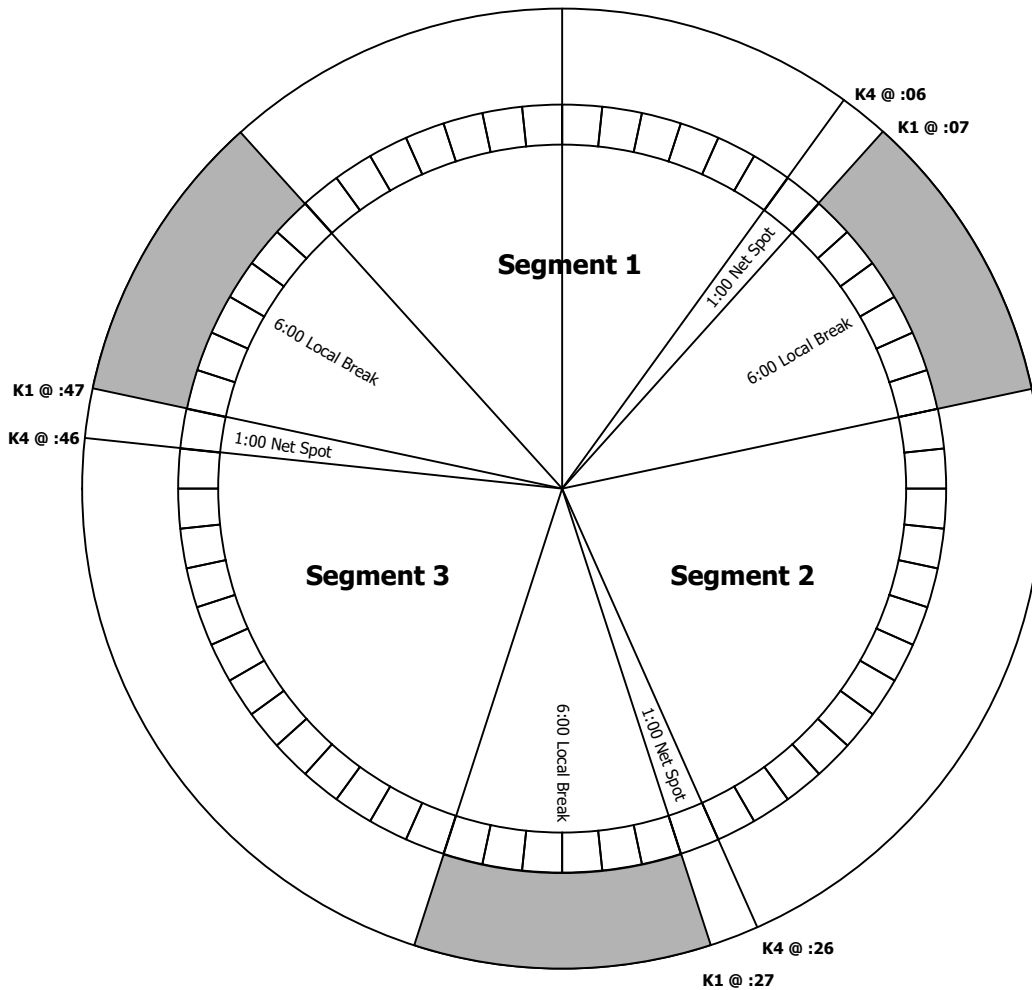

# The Quicksilva Show Hours 1,2 and 4

**Commercial Time**  
 18:00 Local  
 3:00 Network

Relay Number	Function Name
1	Local Break
2	Local Imaging
3	Legal ID (:10)
4	Network Minute

**NOTES:**

Show starts cold at 3:00:00P Eastern exact.  
 Show ends at 18:59:59 with song fade out.  
 NETCUE 2 runs at random depending on content.  
 All commercial breaks and legal ID's within the show float!

# The Quicksilva Show Hour 3 Only

**Commercial Time**  
 12:00 Local  
 3:00 Network

Relay Number	Function Name
1	Local Break
2	Local Imaging
3	Legal ID (:10)
4	Network Minute

**NOTES:**

Show starts cold at 3:00:00P Eastern exact.  
 Show ends at 18:59:59 with song fade out.  
 NETCUE 2 runs at random depending on content.  
 All commercial breaks and legal ID's within the show float!