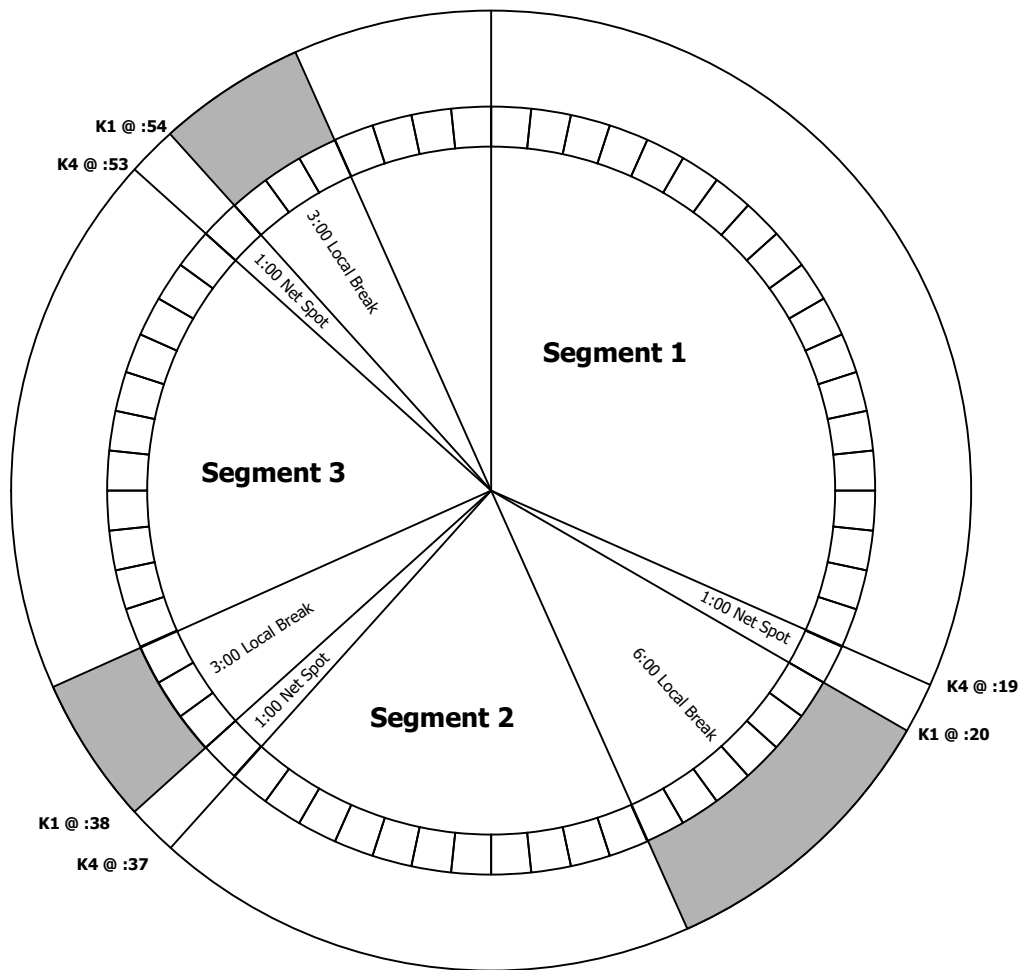

# The Quicksilva Show Hours 1,2 and 4

**Commercial Time**  
 18:00 Local  
 3:00 Network

Relay Number	Function Name
1	Local Break
2	Local Imaging
3	Legal ID (:10)
4	Network Minute

**NOTES:**

Show starts cold at 3:00:00P Eastern exact.  
 Show ends at 18:59:59 with song fade out.  
 NETCUE 2 runs at random depending on content.  
 All commercial breaks and legal ID's within the show float!

# The Quicksilva Show Hour 3 Only

**Commercial Time**  
 12:00 Local  
 3:00 Network

Relay Number	Function Name
1	Local Break
2	Local Imaging
3	Legal ID (:10)
4	Network Minute

**NOTES:**

Show starts cold at 3:00:00P Eastern exact.  
 Show ends at 18:59:59 with song fade out.  
 NETCUE 2 runs at random depending on content.  
 All commercial breaks and legal ID's within the show float!