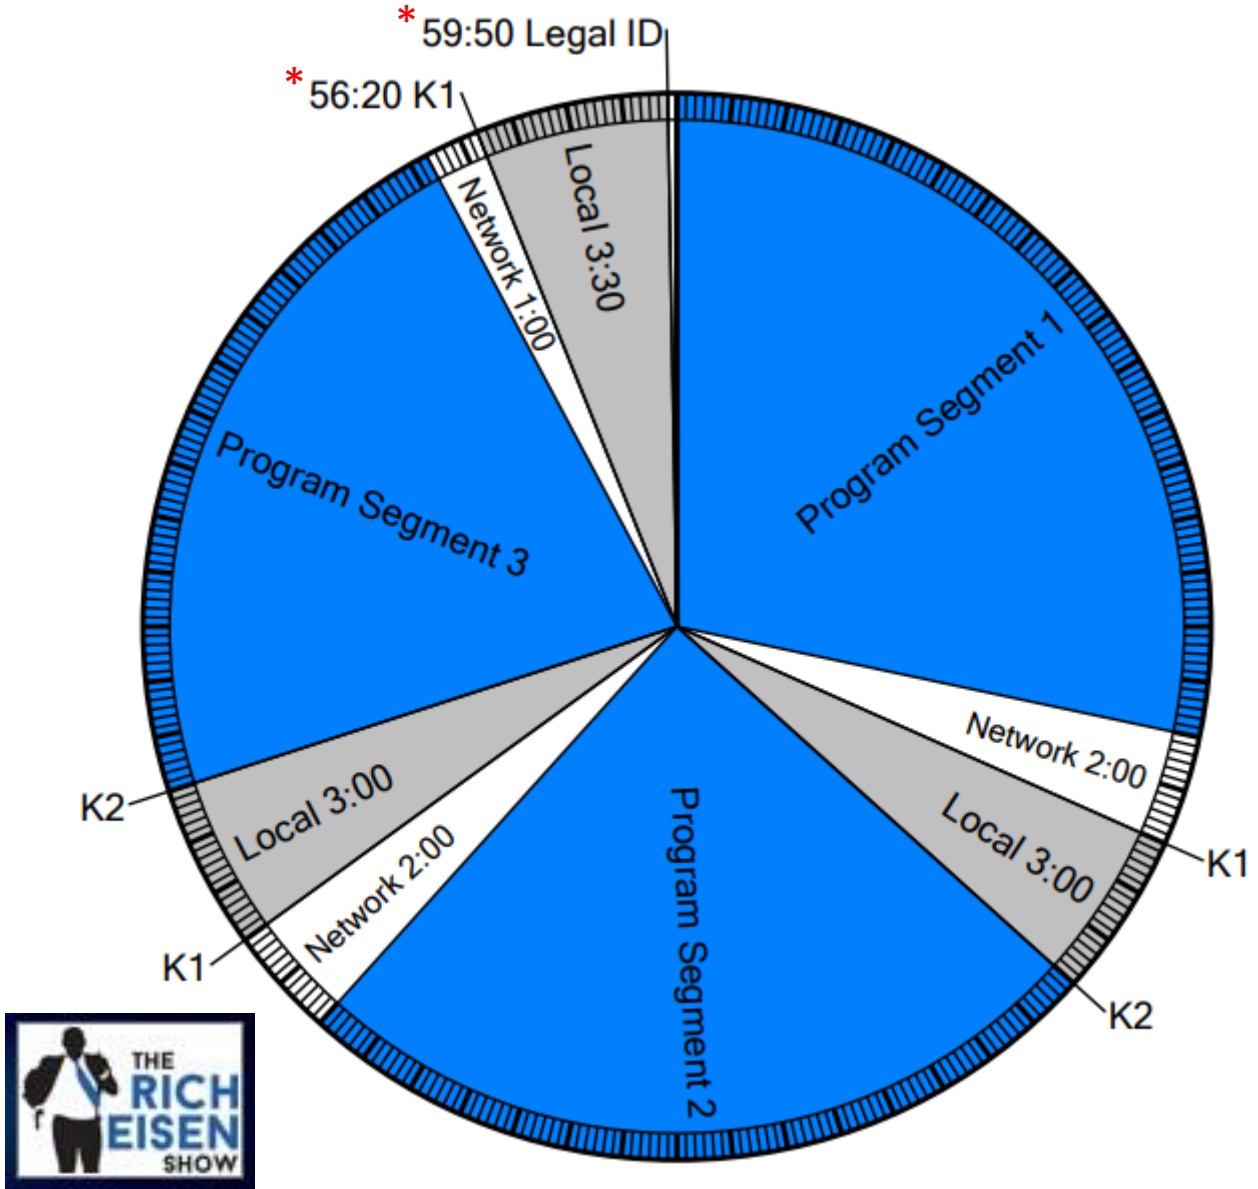

Westwood One

Wegener format clock RICH EISEN SHOW

Feeds 12:00 pm – 3:00 pm Eastern
Monday through Friday

CLOSURES

K1
K2

PROGRAM FUNCTIONS

Local Stopset Start
Break return – No liner

AVAILS

Local Min 9:30/Network Min 5
Local Avails will be filled by PSAs

*Events marked with an asterisk have fixed times, all other times are approximate

AFFILIATE TECHNICAL SERVICES

1-888-HELP450

AFFILIATE SALES