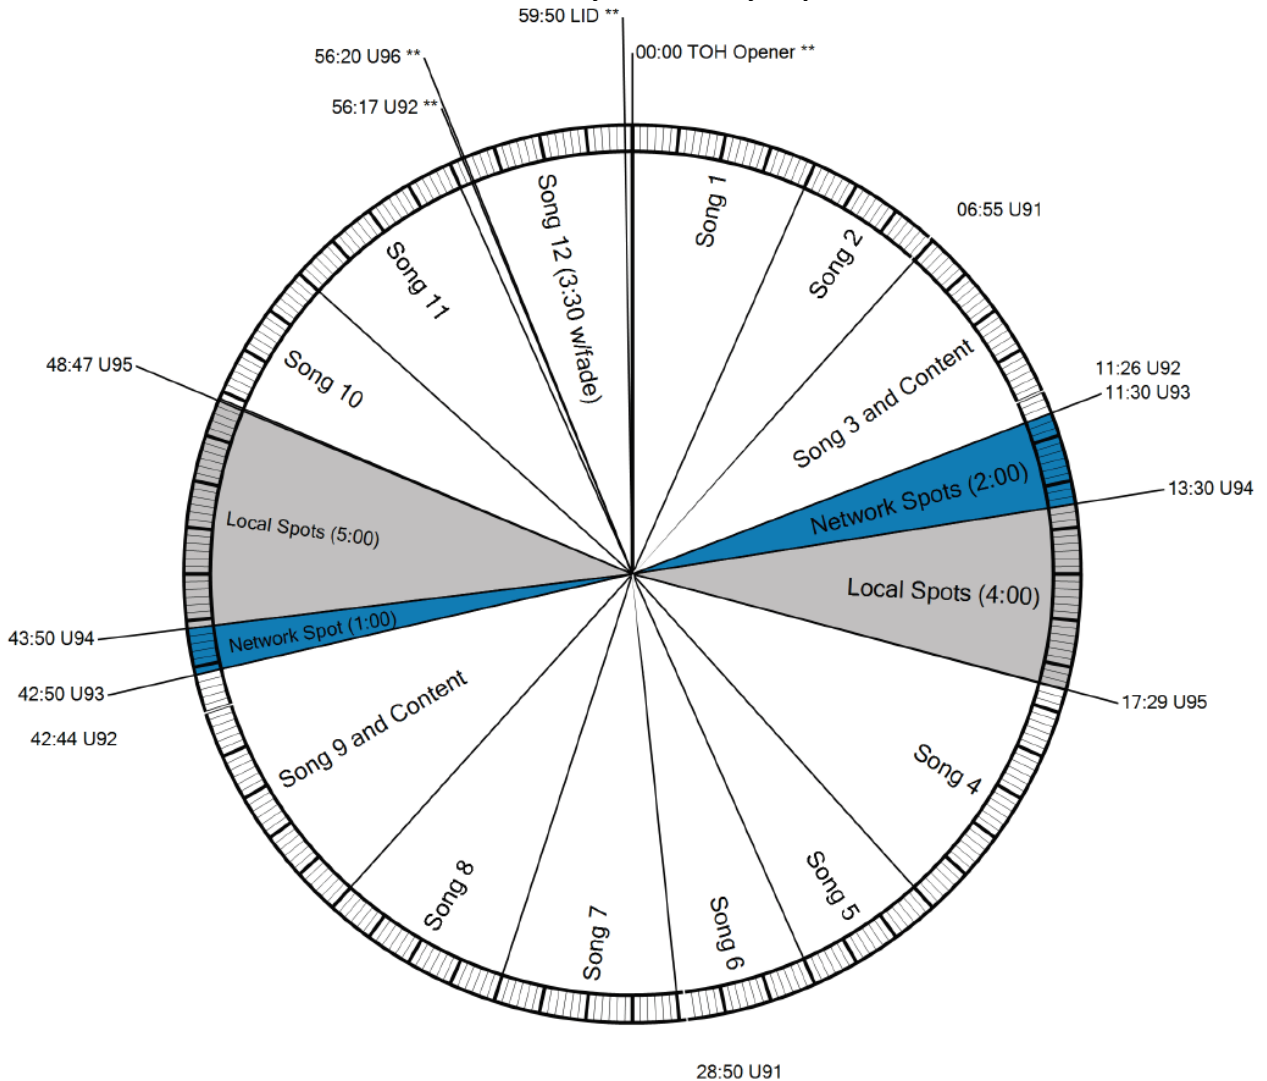

XDS Program Name: Nights with Elaina
 FEED TIME: Monday - Friday 7p-12m ET

NETCUES

U91	Floating Station Local Image Liner (:07)
U92	Station ID (:03)
U93	Start of Network Break
U94	Start of Local Break
U95	Station Rejoin (:10)
U96	Optional Local Break Start (Network covers w/ song 12)
LID	Top of Hour Legal ID