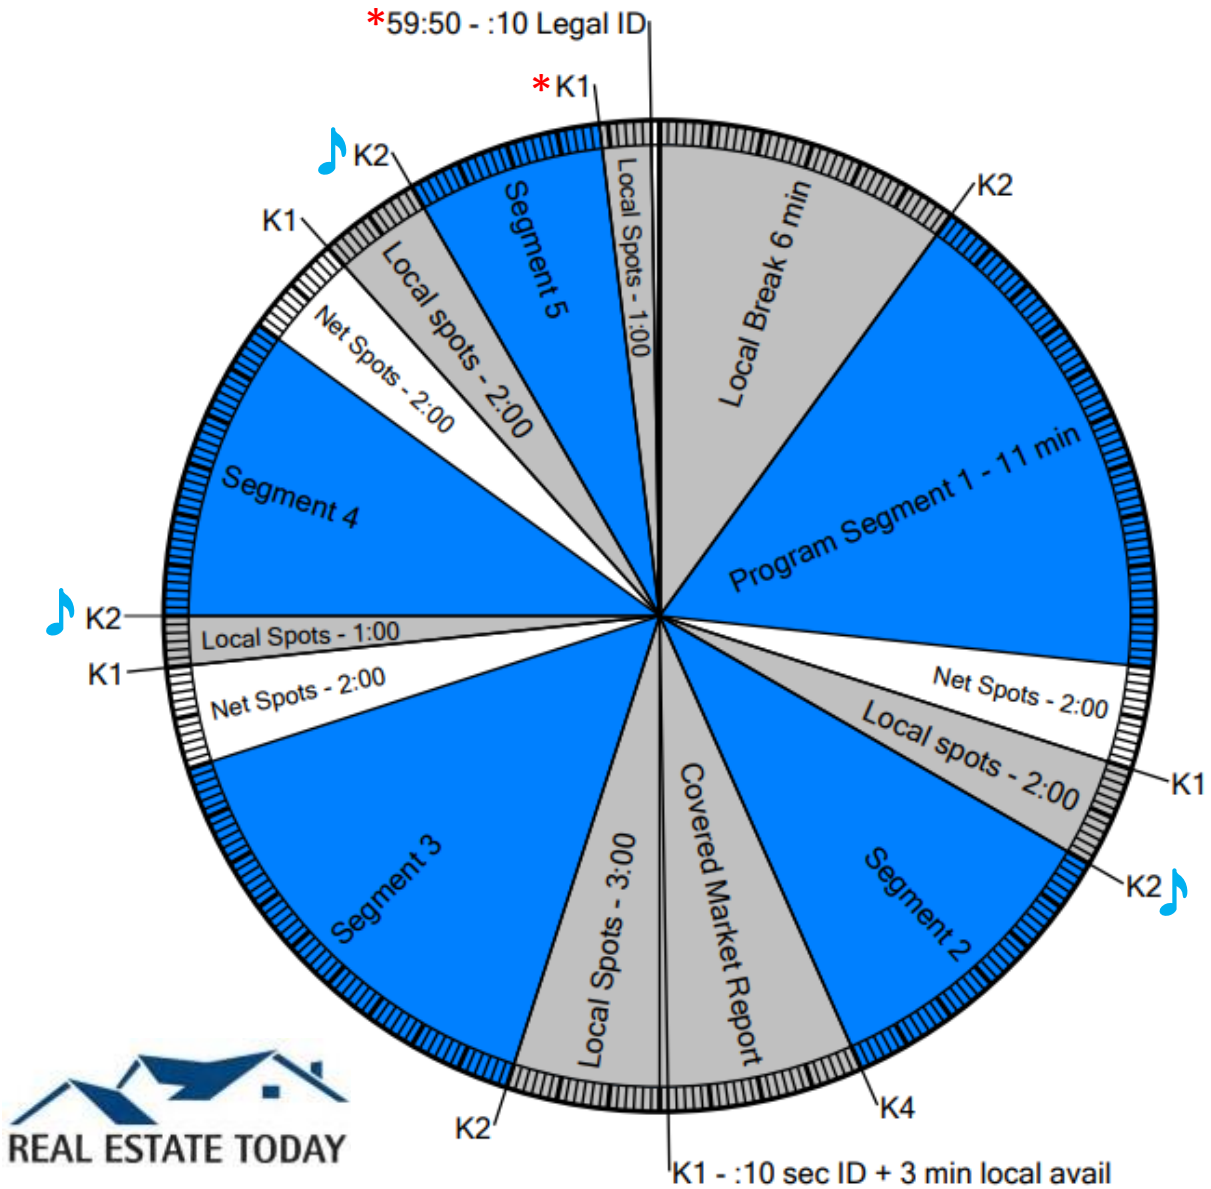

Westwood One

Wegener format clock

Real Estate Today

Feed time: 1-3 am ET Saturday

CLOSURES

K1
K2

PROGRAM FUNCTIONS

Local Stopset Start
Local ID / show rejoin

*Events marked with an asterisk have fixed times, all other times are approximate

Effective: June 2021