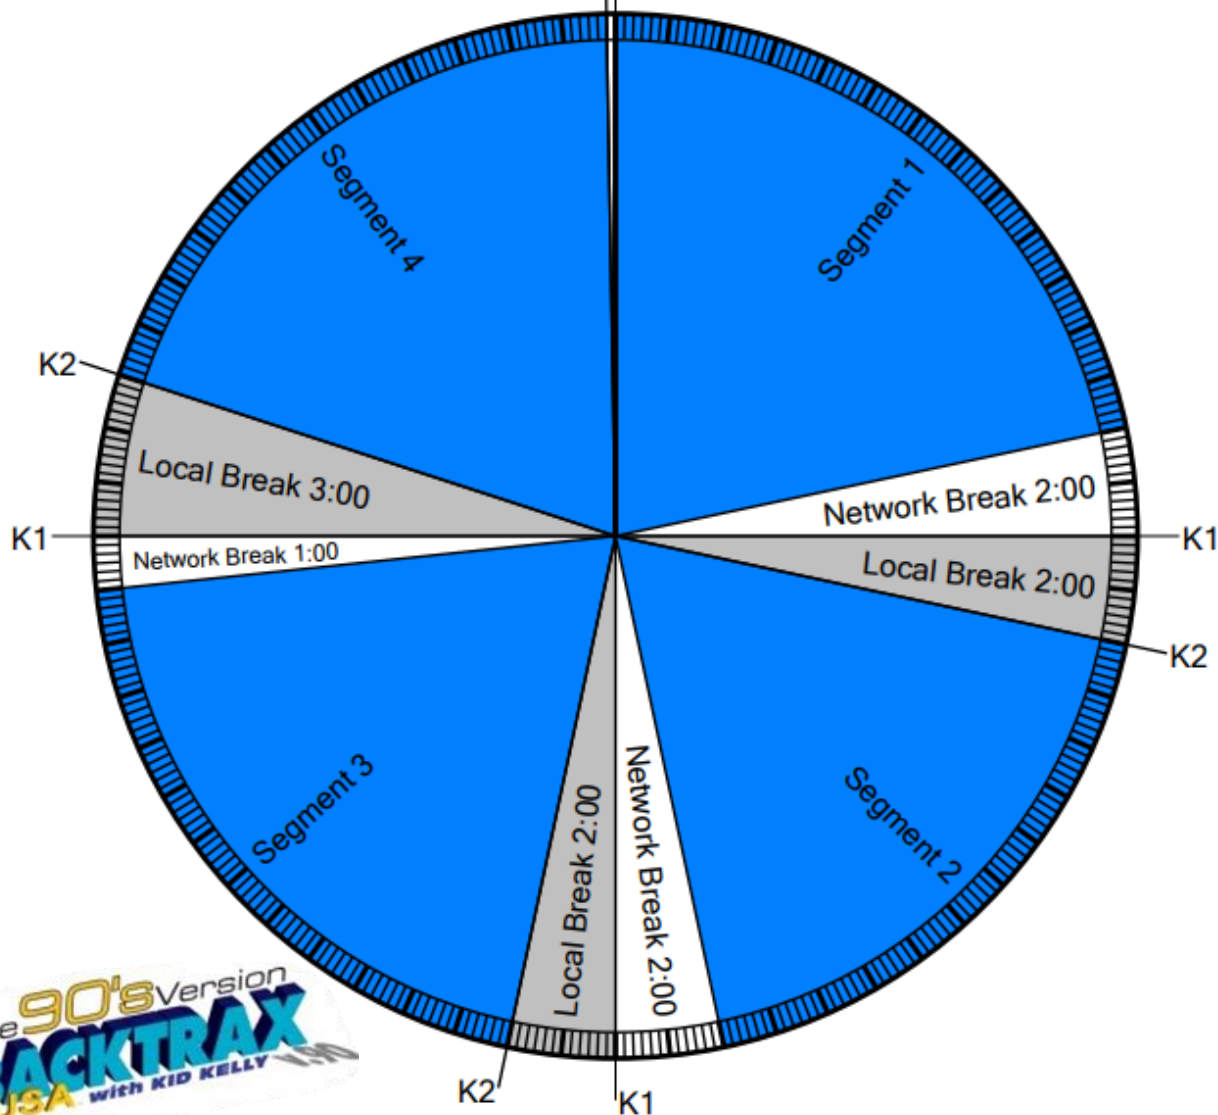

Westwood One

Wegener format clock

Backtrax USA 90s

11:00 am - 1:00 pm ET Thurs only

59:50 - Legal ID over net silence, 00:00 K2

CLOSURES

K1
K2

PROGRAM FUNCTIONS

Local Stopset Start
Show rejoin

AVAILS PER HOUR

Local Min 7:00/Network Min 5:00
Local Avails will be filled

*Events marked with an asterisk have fixed times, all other times are approximate

AFFILIATE TECHNICAL SERVICES