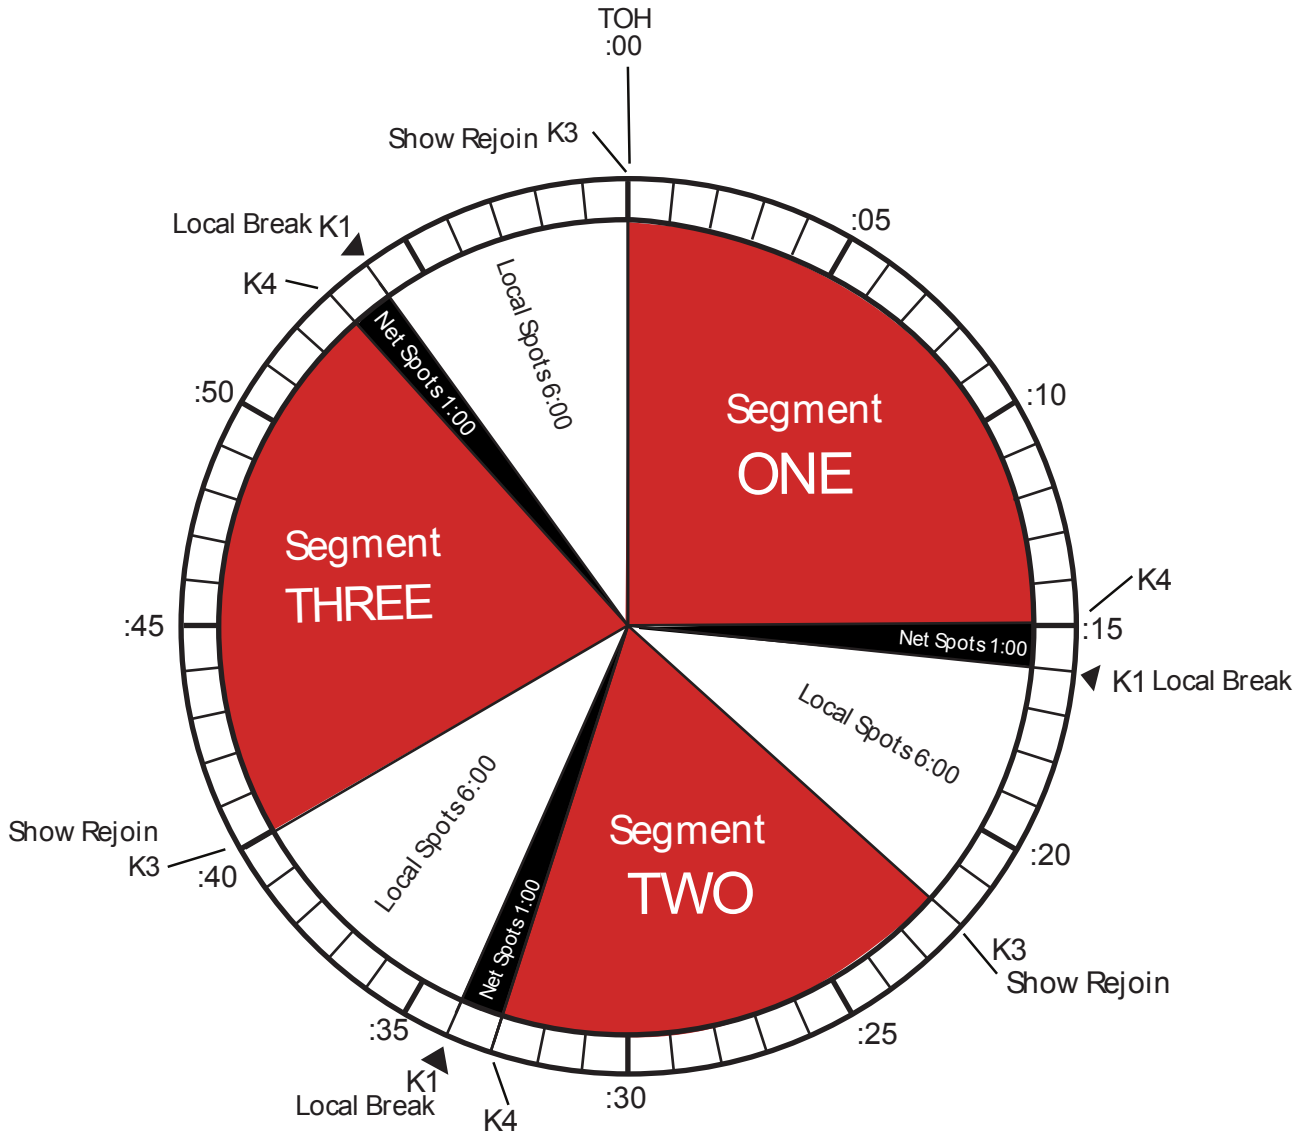

Hours 1-4 Only

FEED INFORMATION

Monday - Friday 6am - 10am (ET)

LOCAL AVAILS

Local Minutes 18:00 / Network Minutes 3:00

Function	Relay
Stopset Start	1
Network RejoinID	3
Network Minute	3
TOH 00:00	14

EMERGENCY CONTACT NUMBER

WWO Technical Ops 888-HELP450

TECHNICAL INFORMATION

SES-11, Transponder 17 / 105 Degrees West

Reach Media Inc

Effective 01/1/2020

Please Destroy Previous Versions