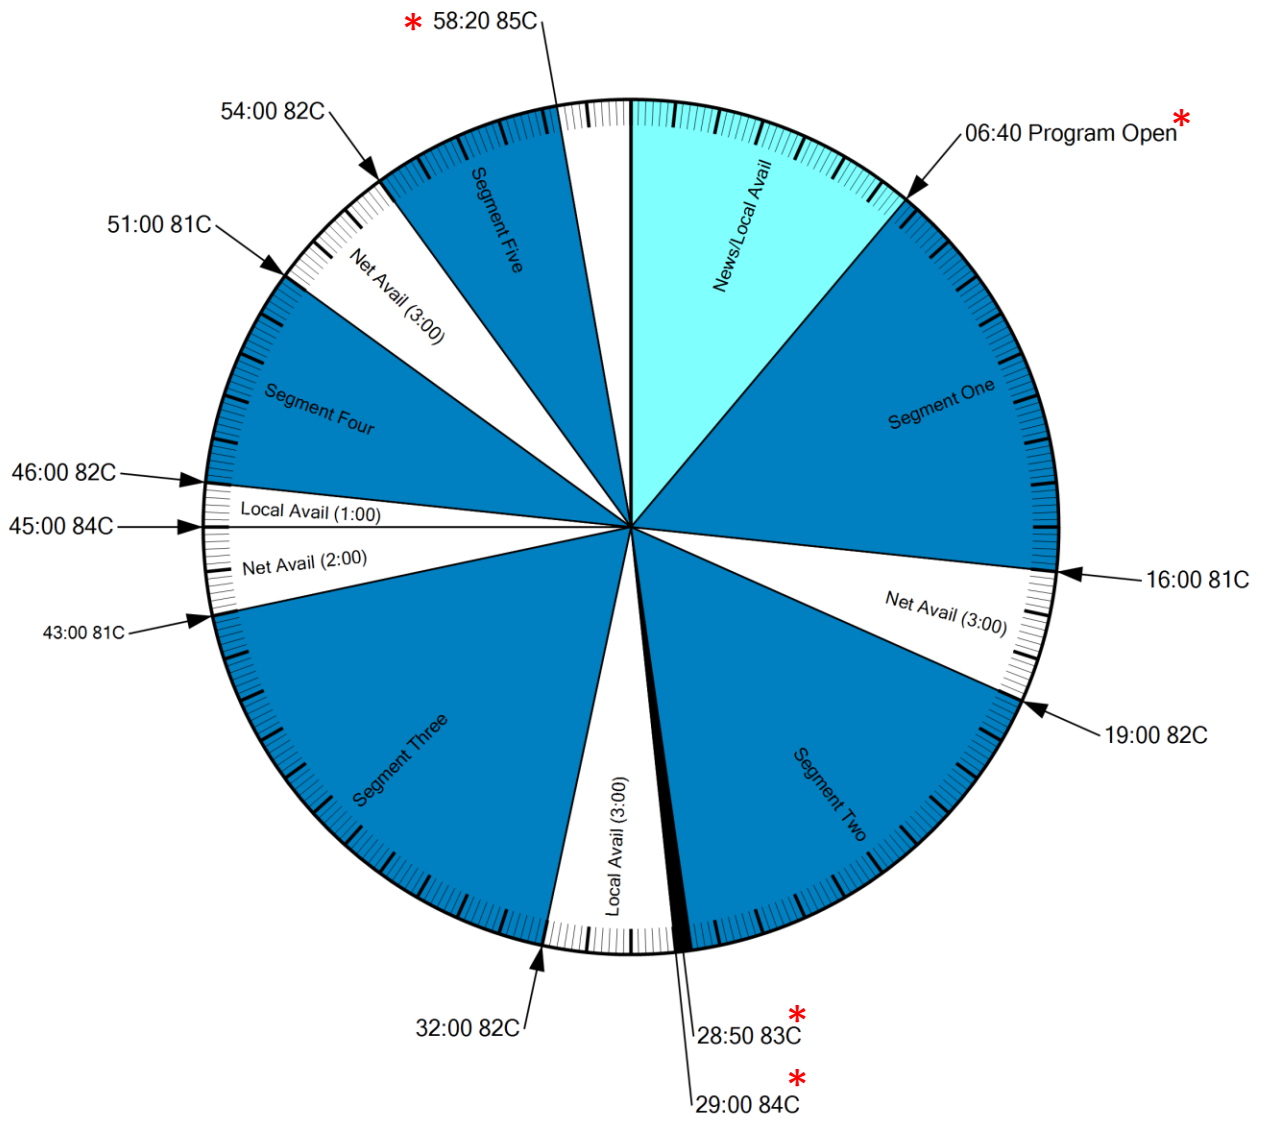

FORMAT CLOCK

XDS Program Name: Best Of Jim Bohannon

NETCUES

- 81C Jim Bohannon Net Start
- 82C Jim Bohannon Rejoin
- 83C Jim Bohannon Local ID
- 84C Jim Bohannon Local Avail
- 85C Jim Bohannon Hour End

AFFILIATE TECHNICAL SERVICES

914-908-3210

FEED INFORMATION

Saturday 9p-1a ET

AVAILS

Local Min 4 / Network Min 8

- Events marked with an asterisk have fixed times, all other times are approximate.