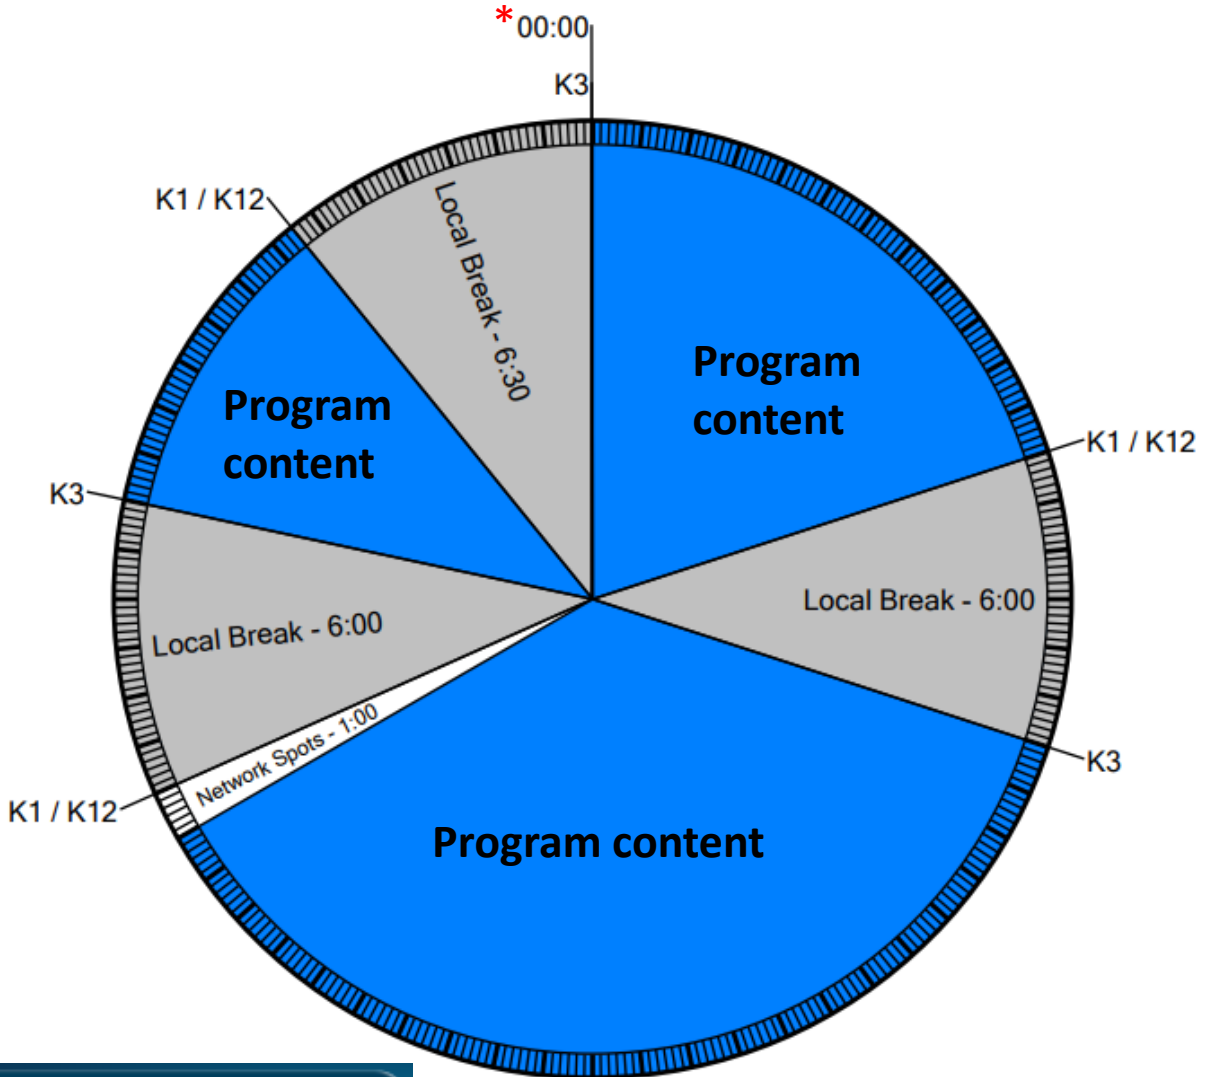

Westwood One

Wegener format clock

Bob & Tom Extra

Feed time: 5 am – 6 am ET Monday through Friday

CLOSURES

K1/K12
K3

PROGRAM FUNCTIONS

Local Break Start
Return from local