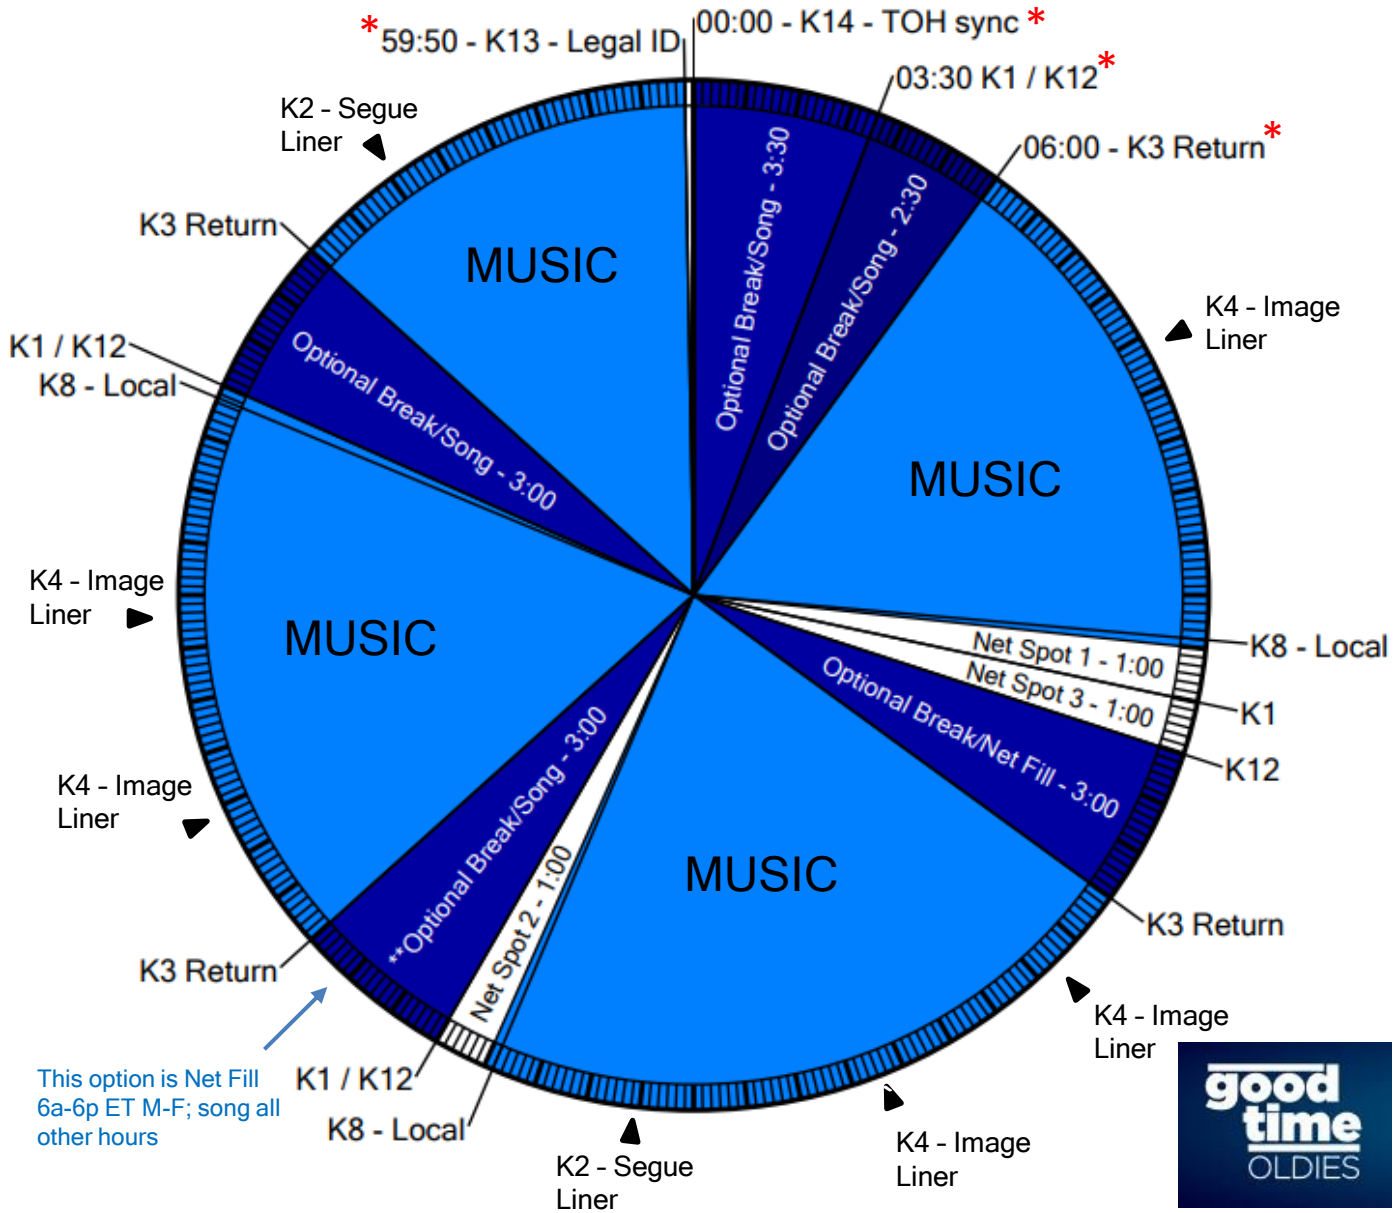

Westwood One

Wegener music format clock

GTO-GOOD TIME OLDIES

24/7/365

CLOSURES

- K1 Local Stopset Start (2 min affiliates)
- K2 Segue liner (3 sec, floats)
- K3 Return liner (8 sec)
- K4 Image liner (5 sec)
- K8 Local liner (5 sec)
- K12 Local Stopset Start (3 min affiliates)
- K13 Legal ID (10 sec)
- K14 Top of hour sync