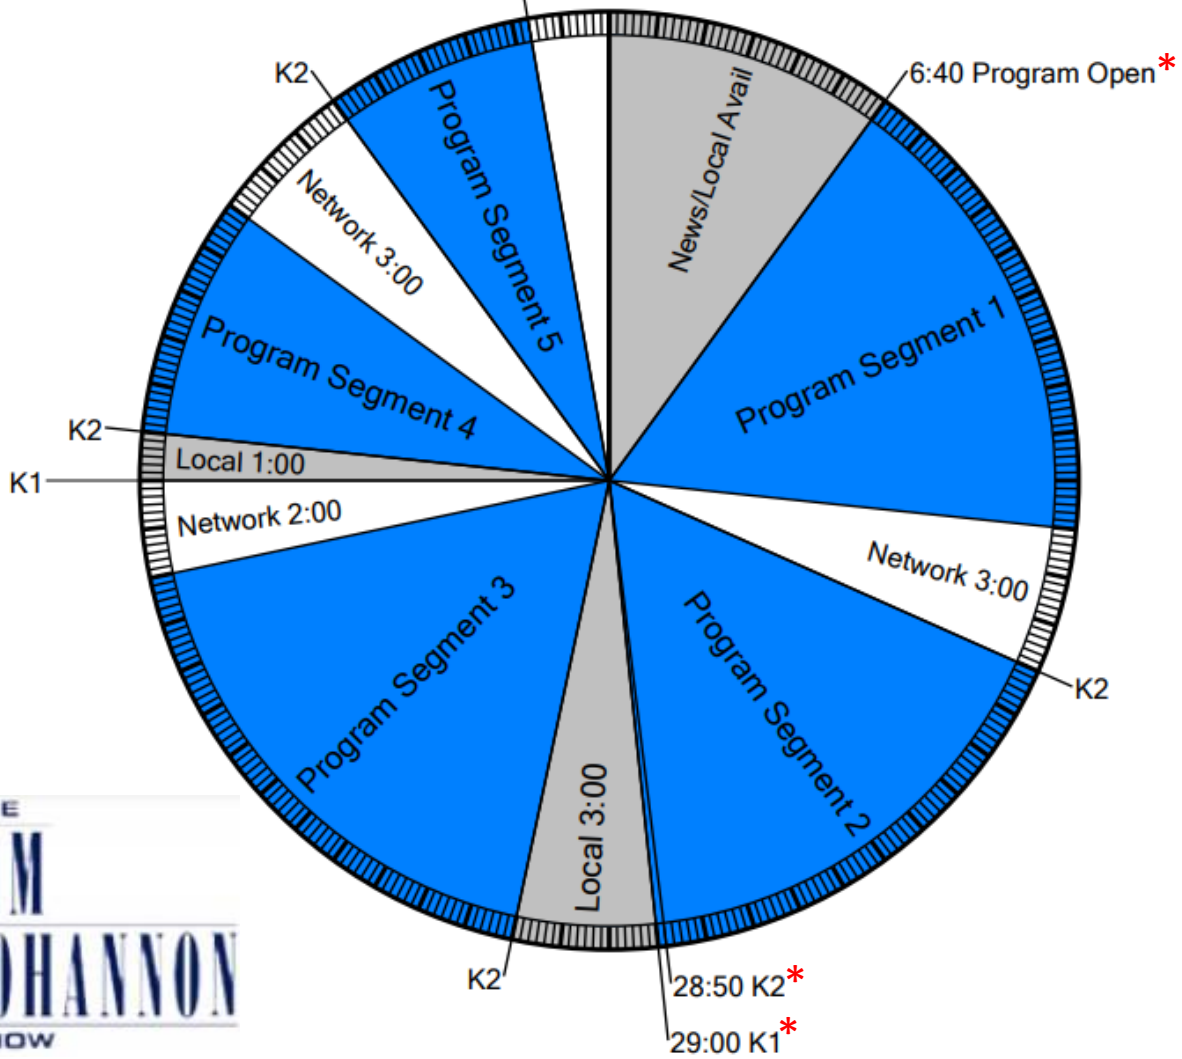

Westwood One

Wegener format clock

JIM BOHANNON

Feed times: 10 pm – 1 am ET Monday through Friday
9 pm – 1 am ET Saturday night

*58:20 - K1 - Jim Bohannon Hour End

PROMO FEED: 1:00 pm ET Tues-Sat

CLOSURES PROGRAM FUNCTIONS

K1 Local Stopset Start
K2 Local ID

AVAILS

Local Min 10:00/Network Min 8:00
Local Avails will be filled by PSAs

AFFILIATE TECHNICAL SERVICES
1-888-HELP450

AFFILIATE SALES
Stuart Greenblatt 212-419-2946
sgreenblatt@westwoodone.com

*Events marked with an asterisk have fixed times, all other times are approximate

Effective: December, 2021