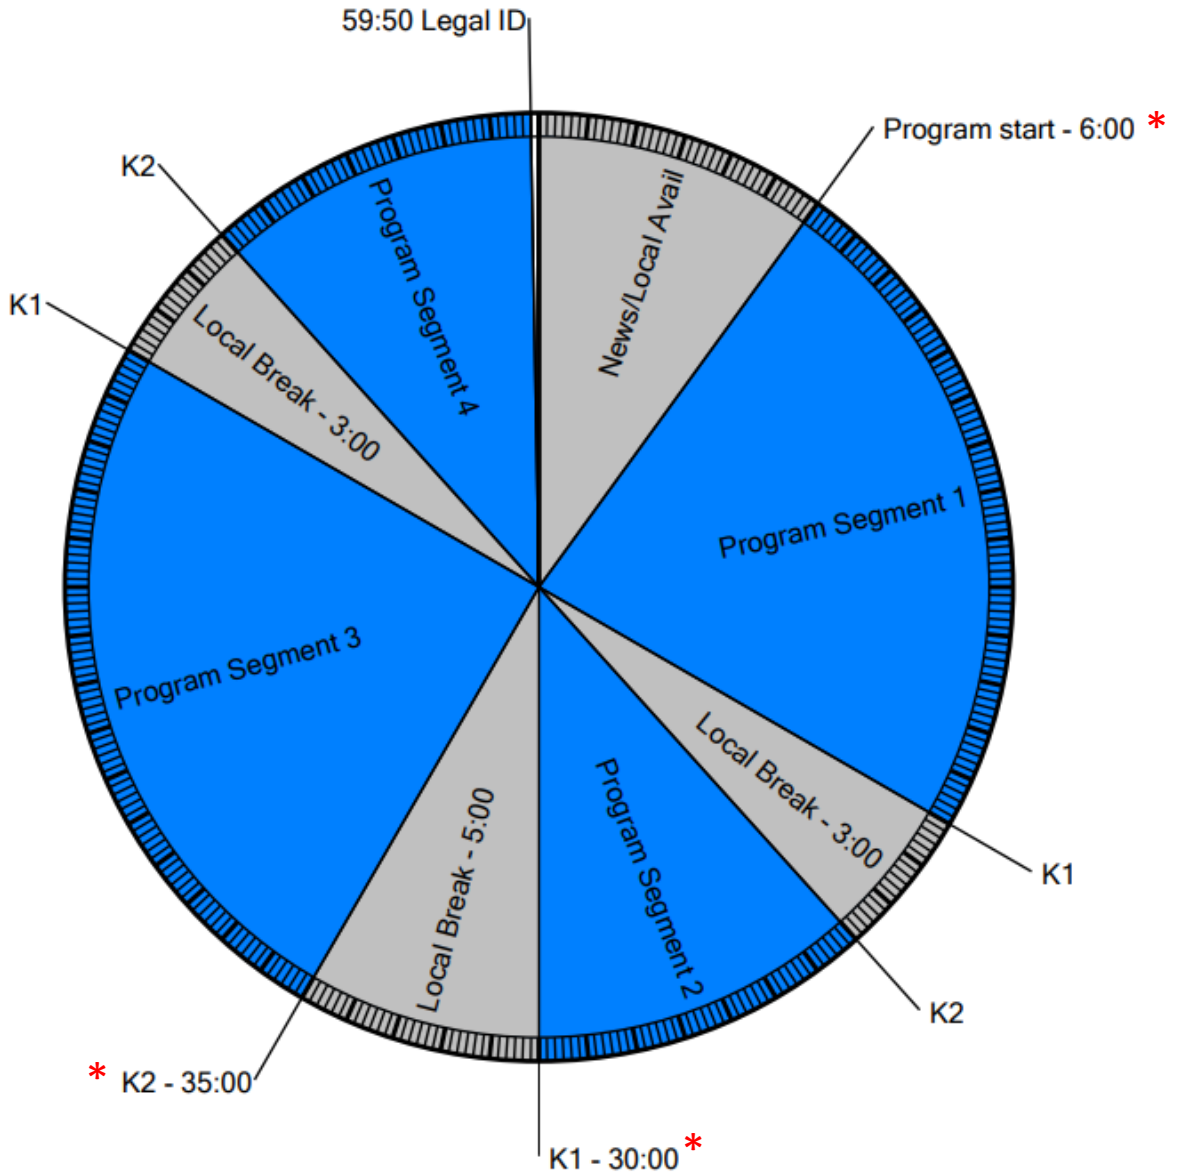

# Wegener format clock MICHAEL KNOWLES

Feeds 5:00 pm – 6:00 pm Eastern  
Monday through Friday

### CLOSURES

K1  
K2

### PROGRAM FUNCTIONS

Local Stopset Start  
Local ID